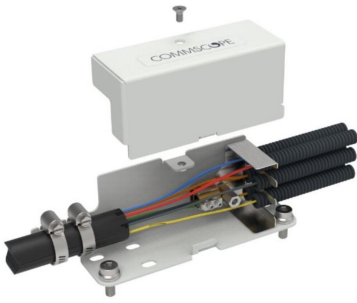

760258254 | CO-CUB-S

Cable unit break out kit for low fiber count loose tube cables (max 24mm), 1 cable to max 6 flex tubes (ID 6mm). Cable application range subject of loose tube diameter and stiffness (indicatively: max 288f cable with 1,7 mm loose tube)

Product Classification

Regional Availability	EMEA
Product Type	Cable termination kit
Product Series	FACT FIST-GR3

General Specifications

Color	Cream white
Distribution Ports, quantity	6

Dimensions

Height	142 mm 5.591 in
Width	42 mm 1.654 in
Depth	51.4 mm 2.024 in