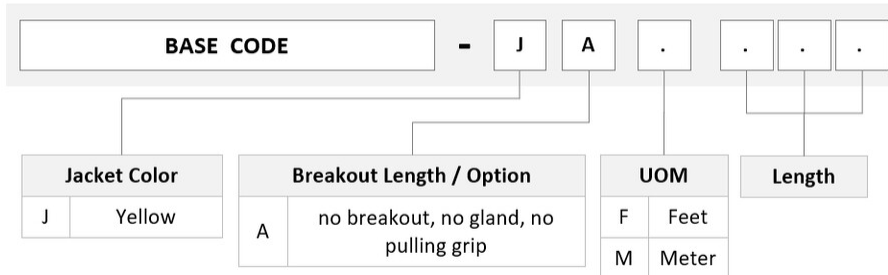

General Specifications

Connector A, quantity	1
Color, boot A	Gray
Color, connector A	Green
Connector B, quantity	1
Color, boot B	Gray
Color, connector B	Green
Construction Type	Stranded
Furcation Color	Yellow
Interface, Connector A	MPO-08/APC Female
Interface, Connector B	MPO-08/APC Male
Jacket Color	Yellow
Polarity	Method B Enhanced (ULL)
Fibers per Subunit, quantity	8
Total Fibers, quantity	8

Dimensions

Cable Assembly Length Range (m)	1 – 305
--	---------

UQGQPQXF8

Cable Assembly Length Range (ft)

1 – 999

Ordering Tree

Mechanical Specifications

Cable Retention Strength, maximum 11.24 lb @ 0° | 4.40 lb @ 90°