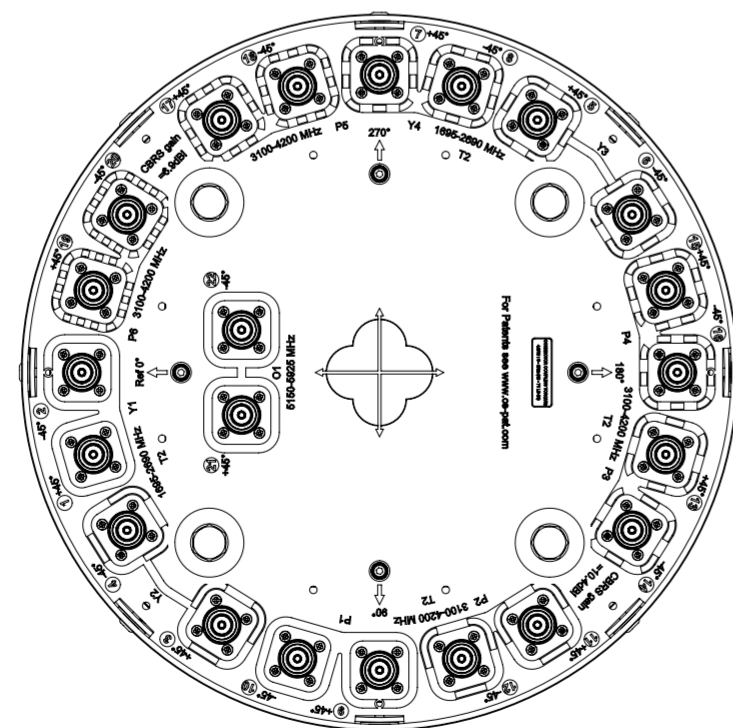

REVISION
A

A

A

V4S4SSP-360S-F2

VIEW A-A
BRACKET NOT SHOWN