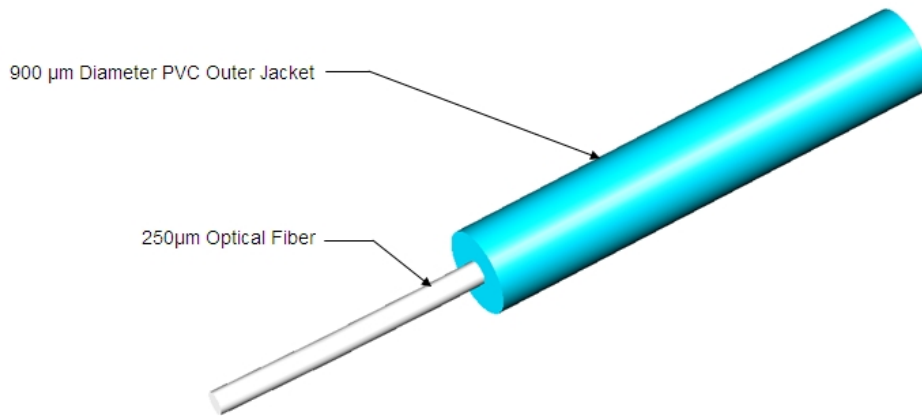

X-TB-8W

TeraSPEED® 900µm Tight Buffered Fiber

Product Classification

Regional Availability	Asia | Australia/New Zealand | EMEA | Latin America | North America
Portfolio	CommScope®
Product Type	Fiber indoor cable

General Specifications

Core Diameter	8.3 µm

Representative Image

Regulatory Compliance/Certifications

Agency	Classification
ISO 9001:2015	Designed, manufactured and/or distributed under this quality management system

Included Products

CS-8W-TB – TeraSPEED® Singlemode Fiber