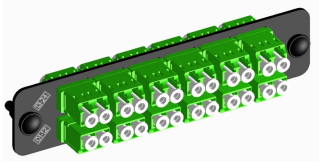

760241025

1000-Type Adapter Pack with 12 LC duplex SM adapters, green

Product Classification

Regional Availability	Asia
Portfolio	CommScope®
Product Type	Fiber adapter pack
Product Brand	TeraSPEED®
Product Series	1000-style

General Specifications

Application	Used in conjunction with 1000-type 1U, 2U and 4U adapter panel shelves, surface mount and raised floor enclosures
Adapter Color	Green
Adapters, quantity	12
Body Style	Duplex Straight orientation
Color, front	Black
Interface	LC/APC
Pigtails Included, quantity	0
Shuttered	No
Total Ports, quantity	24

Dimensions

Height	29 mm 1.142 in
Width	130 mm 5.118 in
Depth	29.2 mm 1.15 in

Optical Specifications

Fiber Mode	Singlemode
-------------------	------------

Packaging and Weights

760241025

Packaging quantity 1