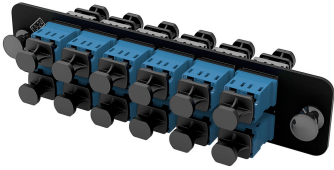

760243585 | PNL-BK-024-KHB-LC02-BL-NS

Adapter Pack, Black, 1000-Type, with 12 duplex keyed hybrid LC adapters, blue, no shutter

Product Classification

Regional Availability	Asia Australia/New Zealand EMEA Latin America North America
Portfolio	CommScope®
Product Type	Fiber adapter pack
Product Series	1000-style

General Specifications

Application	Used in conjunction with SD Panels Used in conjunction with panels and enclosures (rack, wall, and floor mount) that accept 1000 style panels
Adapter Color	Blue
Adapter Cutout, quantity	12
Adapters, quantity	12
Body Style	Duplex
Interface	LC/UPC
Interface Feature	Keyed Hybrid
Pigtails Included, quantity	0
Shuttered	No
Total Ports, quantity	24