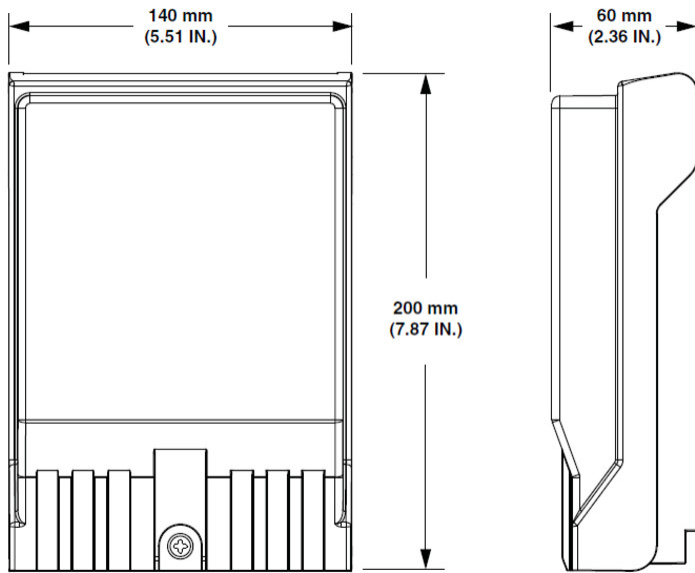

RDT-SM04J00D15290

Ordering Tree

RDT - S M XX X 0 0 X XXX X X

Enclosure type

M 12 Fiber plastic

Cable count

04 4
08 8
12 12

Connector type

J SC/APC
K LC/UPC
L LC/APC
N SC/UPC

Cable type

D Indoor/outdoor 3.6mm black
P 3mm loose tube ivory plenum (zipcord for 24 fibers)

Stubbed end configuration

A MPO connector
O No connector

Fanout

1 SC/UPC
2 SC/APC
3 LC/UPC
4 LC/APC

Enclosure end configuration

9 900µm - standard

Cable Length (Plenum)

030	30 meters (100')
061	61 meters (200')
092	92 meters (300')
122	122 meters (400')
152	152 meters (500')
183	183 meters (600')

Cable Length (Indoor/Outdoor)

015	15 meters (50')
030	30 meters (100')
045	45 meters (150')
061	61 meters (200')
076	76 meters (250')
092	92 meters (300')
107	107 meters (350')
122	122 meters (400')
137	137 meters (450')
152	152 meters (500')
168	168 meters (550')
183	183 meters (600')
198	198 meters (650')