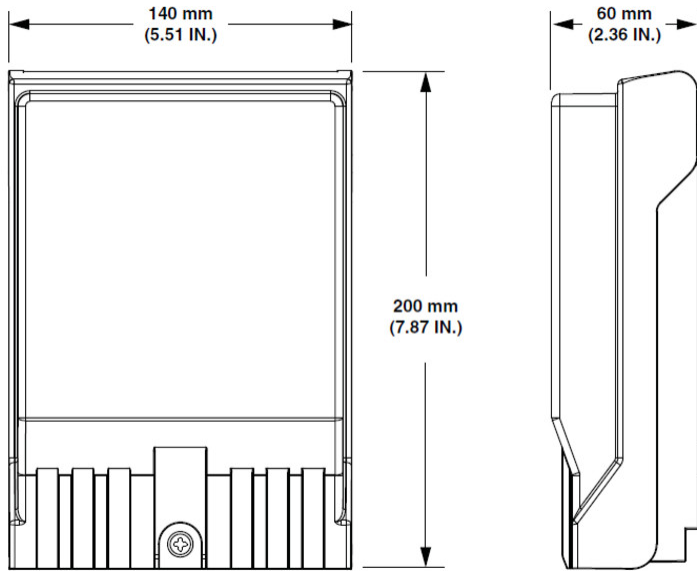

RDT-SM12J00P0309A

Ordering Tree

RDT - S M XX X 0 0 X XXX X X

Enclosure type

M 12 Fiber plastic

Cable count

04 4
08 8
12 12

Connector type

J SC/APC
K LC/UPC
L LC/APC
N SC/UPC

Cable type

D Indoor/outdoor 3.6mm black
P 3mm loose tube ivory plenum (zipcord for 24 fibers)

Stubbed end configuration

A MPO connector
O No connector

Fanout

1 SC/UPC
2 SC/APC
3 LC/UPC
4 LC/APC

Enclosure end configuration

9 900µm - standard

Cable Length (Plenum)

030	30 meters (100')
061	61 meters (200')
092	92 meters (300')
122	122 meters (400')
152	152 meters (500')
183	183 meters (600')

Cable Length (Indoor/Outdoor)

015	15 meters (50')
030	30 meters (100')
045	45 meters (150')
061	61 meters (200')
076	76 meters (250')
092	92 meters (300')
107	107 meters (350')
122	122 meters (400')
137	137 meters (450')
152	152 meters (500')
168	168 meters (550')
183	183 meters (600')
198	198 meters (650')