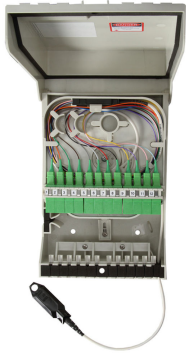

# RDT-SM12J00P0309A

---

RapidFiber® Mini-RDT Distribution Terminal, 12-fiber, SC/APC, plenum cable, 100 ft

- Designed to provide a quick and simple solution for installing fiber in small and medium sized MDU's
- Incorporates a unique fiber cable spooling system that stores up fiber cable within the enclosure
- Removes the need for field termination and extensive site survey inspections

## General Specifications

<b>Adapters, quantity</b>	12
<b>Cable Entry Location</b>	Bottom left   Bottom right
<b>Cable Type</b>	Plenum - Stranded
<b>Color</b>	Gray
<b>Interface</b>	SC/APC
<b>Interface, stub</b>	MPO
<b>Mounting</b>	Wall
<b>Port, quantity</b>	12