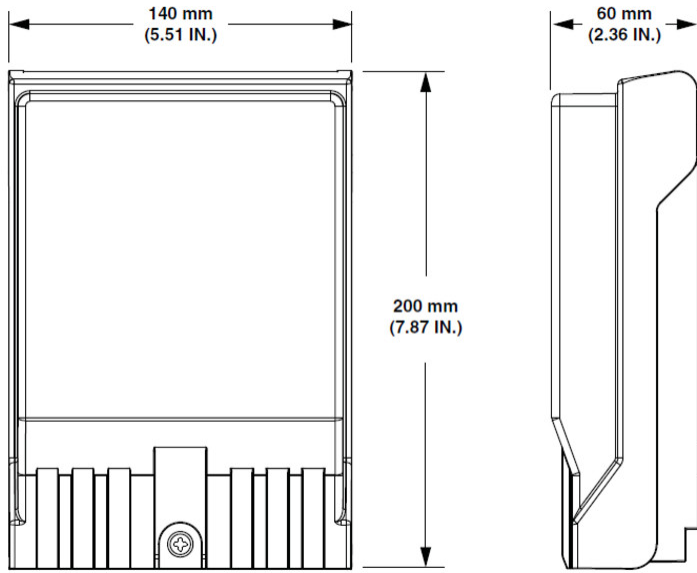

RDT-SM12J00P18390

Ordering Tree

RDT - S M XX X 0 0 X XXX X X

Enclosure type

M 12 Fiber plastic

Cable count

04 4
08 8
12 12

Connector type

J SC/APC
K LC/UPC
L LC/APC
N SC/UPC

Cable type

D Indoor/outdoor 3.6mm black
P 3mm loose tube ivory plenum (zipcord for 24 fibers)

Stubbed end configuration

A MPO connector
O No connector

Fanout

1 SC/UPC
2 SC/APC
3 LC/UPC
4 LC/APC

Enclosure end configuration

9 900µm - standard

Cable Length (Plenum)

030	30 meters (100')
061	61 meters (200')
092	92 meters (300')
122	122 meters (400')
152	152 meters (500')
183	183 meters (600')

Cable Length (Indoor/Outdoor)

015	15 meters (50')
030	30 meters (100')
045	45 meters (150')
061	61 meters (200')
076	76 meters (250')
092	92 meters (300')
107	107 meters (350')
122	122 meters (400')
137	137 meters (450')
152	152 meters (500')
168	168 meters (550')
183	183 meters (600')
198	198 meters (650')