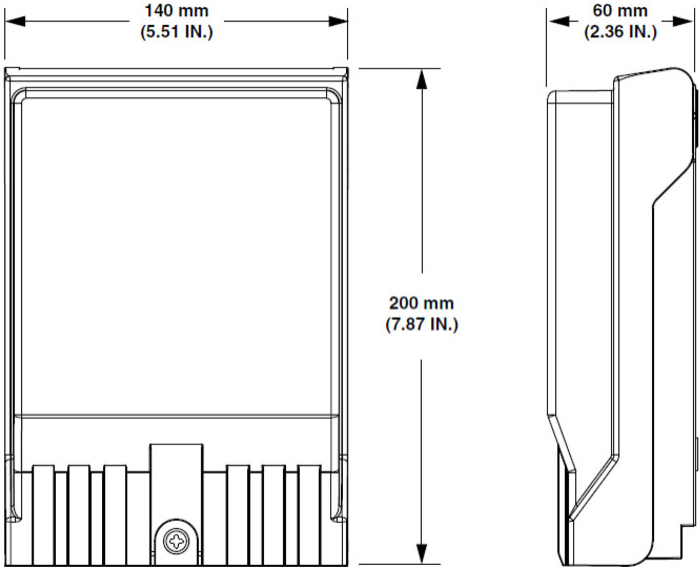

RDT-SM12K00P2749A

RapidFiber® Mini-RDT Distribution Terminal, 12-fiber, LC/UPC, plenum cable, 900 ft

- Designed to provide a quick and simple solution for installing fiber in small and medium sized MDU's
- Incorporates a unique fiber cable spooling system that stores up fiber cable within the enclosure
- Removes the need for field termination and extensive site survey inspections

OBSOLETE

Product Classification

Regional Availability	North America
Product Type	Fiber distribution terminal
Product Brand	RapidFiber®
Product Series	Mini-RDT

General Specifications

Adapters, quantity	6
Cable Entry Location	Bottom left Bottom right
Cable Type	Plenum - Stranded
Color	Gray
Interface	LC/UPC
Interface, stub	MPO
Mounting	Wall
Port, quantity	12

Dimensions

Height	200 mm 7.874 in
Width	140 mm 5.512 in
Depth	60 mm 2.362 in
Cable Length	274.32 m 900 ft
Outer Cable Diameter	3 mm 0.118 in

RDT-SM12K00P2749A

Dimension Drawing

Ordering Tree

RDT-SM12K00P2749A