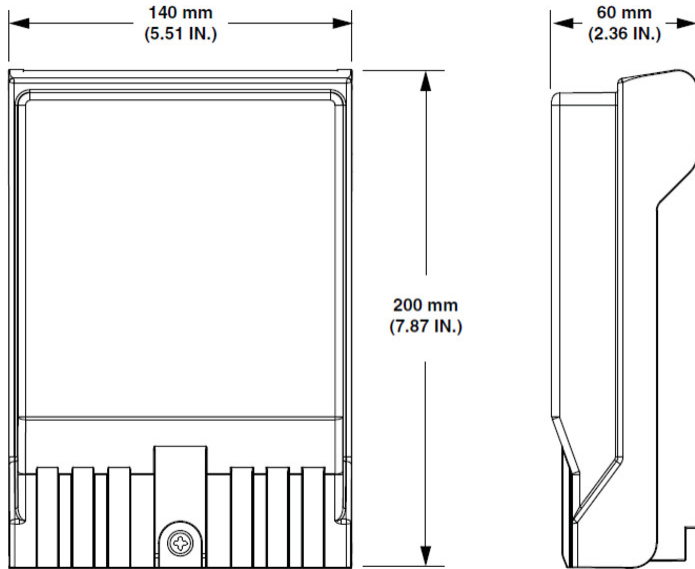

## General Specifications

<b>Adapters, quantity</b>	4
<b>Cable Color</b>	Ivory
<b>Cable Entry Location</b>	Bottom left   Bottom right
<b>Cable Type</b>	Plenum - Stranded
<b>Color</b>	Gray
<b>Distribution Type</b>	1 x 4 splitter
<b>Fibers per Feeder Cable, quantity</b>	12
<b>Front Cover Type</b>	Hinged at top
<b>Interface</b>	SC/APC
<b>Interface, stub</b>	MPO
<b>Mounting</b>	Wall
<b>Port, quantity</b>	4
<b>Splitter, quantity</b>	1

## Dimensions

<b>Height</b>	203.2 mm   8 in
<b>Width</b>	139.7 mm   5.5 in
<b>Depth</b>	60.96 mm   2.4 in

# RDT-XM04J00P1224A

**Cable Length** 121.92 m | 400 ft

**Outer Cable Diameter** 3 mm | 0.118 in

## Dimension Drawing