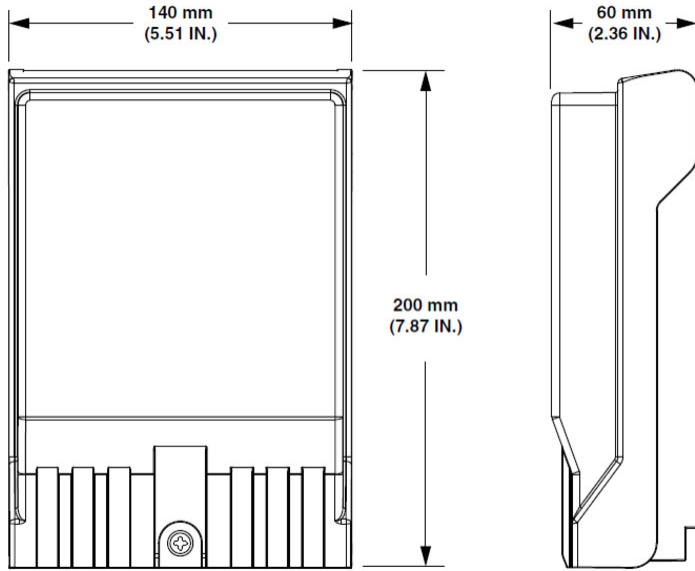

## General Specifications

<b>Adapters, quantity</b>	8
<b>Cable Color</b>	Ivory
<b>Cable Entry Location</b>	Bottom left   Bottom right
<b>Cable Type</b>	Plenum - Stranded
<b>Color</b>	Gray
<b>Distribution Type</b>	1 x 8 splitter
<b>Fibers per Feeder Cable, quantity</b>	12
<b>Front Cover Type</b>	Hinged at top
<b>Interface</b>	SC/APC
<b>Interface, stub</b>	MPO
<b>Mounting</b>	Wall
<b>Port, quantity</b>	8
<b>Splitter, quantity</b>	1

## Dimensions

<b>Height</b>	203.2 mm   8 in
<b>Width</b>	139.7 mm   5.5 in
<b>Depth</b>	60.96 mm   2.4 in

# RDT-XM08J00P0308A

**Cable Length** 30.48 m | 100 ft

**Outer Cable Diameter** 3 mm | 0.118 in

## Dimension Drawing