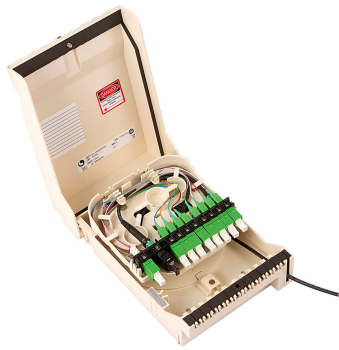

RDT-XM08J00P1838A

RapidFiber® Mini-RDT, 1x8 Indexing Terminal, 3mm Ivory Plenum cable, female MPO at far end, 600 ft

- Designed to provide a quick and simple solution for installing fiber in small and medium sized MDU's
- Incorporates a unique fiber cable spooling system that stores up fiber cable within the enclosure
- Removes the need for field termination and extensive site survey inspections

Product Classification

Regional Availability	Asia Australia/New Zealand EMEA Latin America North America
Product Type	Fiber distribution terminal, indexed
Product Brand	RapidFiber®
Product Series	Mini-RDT

General Specifications

Adapters, quantity	8
Cable Color	Ivory
Cable Entry Location	Bottom left Bottom right
Cable Type	Plenum - Stranded
Color	Gray
Distribution Type	1 x 8 splitter
Fibers per Feeder Cable, quantity	12
Front Cover Type	Hinged at top
Interface	SC/APC
Interface, stub	MPO
Mounting	Wall
Port, quantity	8
Splitter, quantity	1

Dimensions

Height	203.2 mm 8 in
Width	139.7 mm 5.5 in
Depth	60.96 mm 2.4 in

RDT-XM08J00P1838A

Cable Length 182.88 m | 600 ft

Outer Cable Diameter 3 mm | 0.118 in

Dimension Drawing

Material Specifications

Material Type Plastic