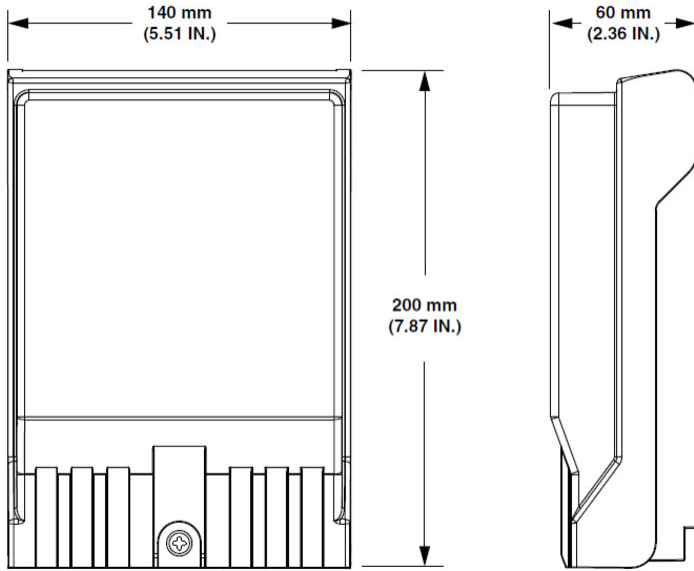

General Specifications

Adapters, quantity	8
Cable Color	Ivory
Cable Entry Location	Bottom left Bottom right
Cable Type	Plenum - Stranded
Color	Gray
Distribution Type	1 x 8 splitter
Fibers per Feeder Cable, quantity	12
Front Cover Type	Hinged at top
Interface	SC/APC
Interface, stub	MPO
Mounting	Wall
Port, quantity	8
Splitter, quantity	1

Dimensions

Height	203.2 mm 8 in
Width	139.7 mm 5.5 in
Depth	60.96 mm 2.4 in

RDT-XM08J00P1838A

Cable Length 182.88 m | 600 ft

Outer Cable Diameter 3 mm | 0.118 in

Dimension Drawing

Material Specifications

Material Type Plastic