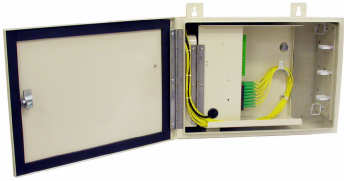

FDT-GJ006NXT3000

OFDT Outdoor Fiber Distribution Terminal, 24-fiber, SC/APC, 6 ports loaded, loose tube OSP cable, 300 ft

- OFDT is a compact and secure family of enclosures by connecting fiber cables at MDUs
- Features a unique “swing frame” type design that separates the splicing in the rear from the patch access in the front
- Accommodates a variety of OSP cable types via sealed grommet entry with standard grip clamps
- Robust steel construction protects fibers against damage and ensures network reliability

Product Classification

Regional Availability	North America
Product Type	Fiber distribution terminal
Product Series	OFDT

General Specifications

Functionality	Patching
Access	Front
Enclosure Color	Putty white
Front Door Type	Double hinged
Growth Configuration	Partially loaded
Interface	SC/APC
Lock Type	Padlock ready
Mounting	Wall
Port Capacity, maximum	24
Port, quantity	6

Dimensions

Height	342.9 mm 13.5 in
Width	482.6 mm 19 in
Depth	203.2 mm 8 in
Cable Length	91.44 m 300 ft

Material Specifications

Enclosure Material Type	Steel
--------------------------------	-------

FDT-GJ006NXT3000