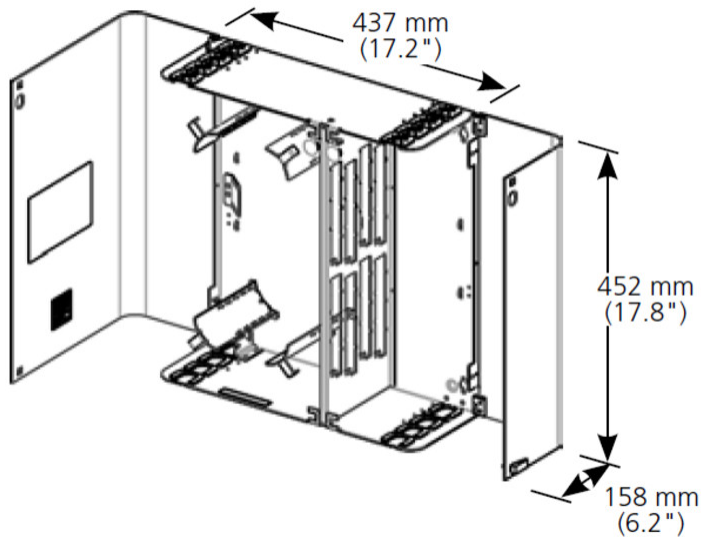

FL1-J6777772-1100N

Height	708 mm | 27.874 in
Width	669 mm | 26.339 in
Depth	235.97 mm | 9.29 in

Outline Drawing

Material Specifications

Finish	Powder coated
Material Type	Steel

Optical Specifications

Fiber Mode	Singlemode

Environmental Specifications

Environmental Space	Indoor
Qualification Standards	NEMA type 12

Packaging and Weights

Packaging quantity	1
Packaging Type	Bag | Carton