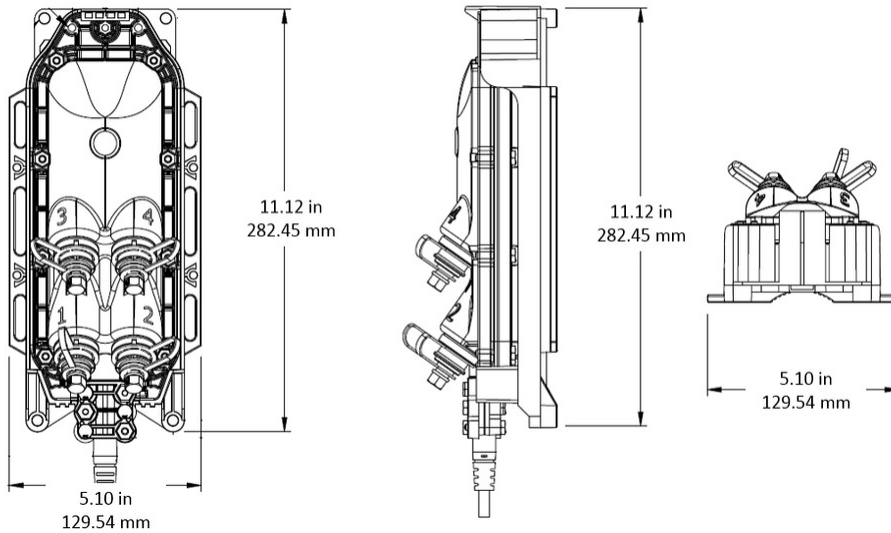

MST-02MH00-A0350U

Ordering Tree

MST -   M H 0 0 -

Terminal model

02	2 ports
04	4 ports
06	6 ports
08	8 ports

Cable type

A	Dielectric, flat, loose tube
B	Locatable, flat, loose tube
C	Armored, round, loose tube

Mounting style*

U	Universal: Terminal is on top of the spool; stub deploys first
A	Reversal spool: Terminal is on the bottom of the spool; terminal deploys first

Standard cable stub length

0050	50 feet
0100	100 feet
0250	250 feet
0500	500 feet
0750	750 feet
1000	1000 feet
1500	1500 feet
2000	2000 feet

Standard lengths shown; metric lengths available

Material Specifications

Enclosure Material Type

Gasketed hardened plastic

Optical Specifications

Fiber Type

G.657.A1/A2

Operating Wavelength Range

1260 – 1635 nm

Attenuation Cable Coefficient, maximum

0.30 dB/km @ 1550 nm | 0.40 dB/km @ 1310 nm