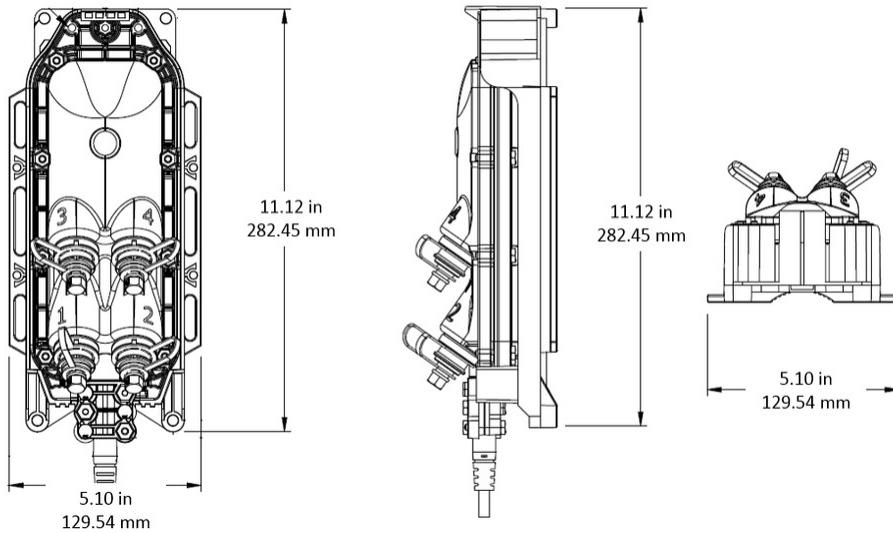

MST-04MH00-C0400U

Ordering Tree

MST -   M H 0 0 -

Terminal model

02	2 ports
04	4 ports
06	6 ports
08	8 ports

Cable type

A	Dielectric, flat, loose tube
B	Locatable, flat, loose tube
C	Armored, round, loose tube

Mounting style*

U	Universal: Terminal is on top of the spool; stub deploys first
A	Reversal spool: Terminal is on the bottom of the spool; terminal deploys first

Standard cable stub length

0050	50 feet
0100	100 feet
0250	250 feet
0500	500 feet
0750	750 feet
1000	1000 feet
1500	1500 feet
2000	2000 feet

Standard lengths shown; metric lengths available

Material Specifications

Enclosure Material Type

Gasketed hardened plastic

Optical Specifications

Fiber Type

G.657.A1/A2

Operating Wavelength Range

1260 – 1635 nm

Attenuation Cable Coefficient, maximum

0.30 dB/km @ 1550 nm | 0.40 dB/km @ 1310 nm