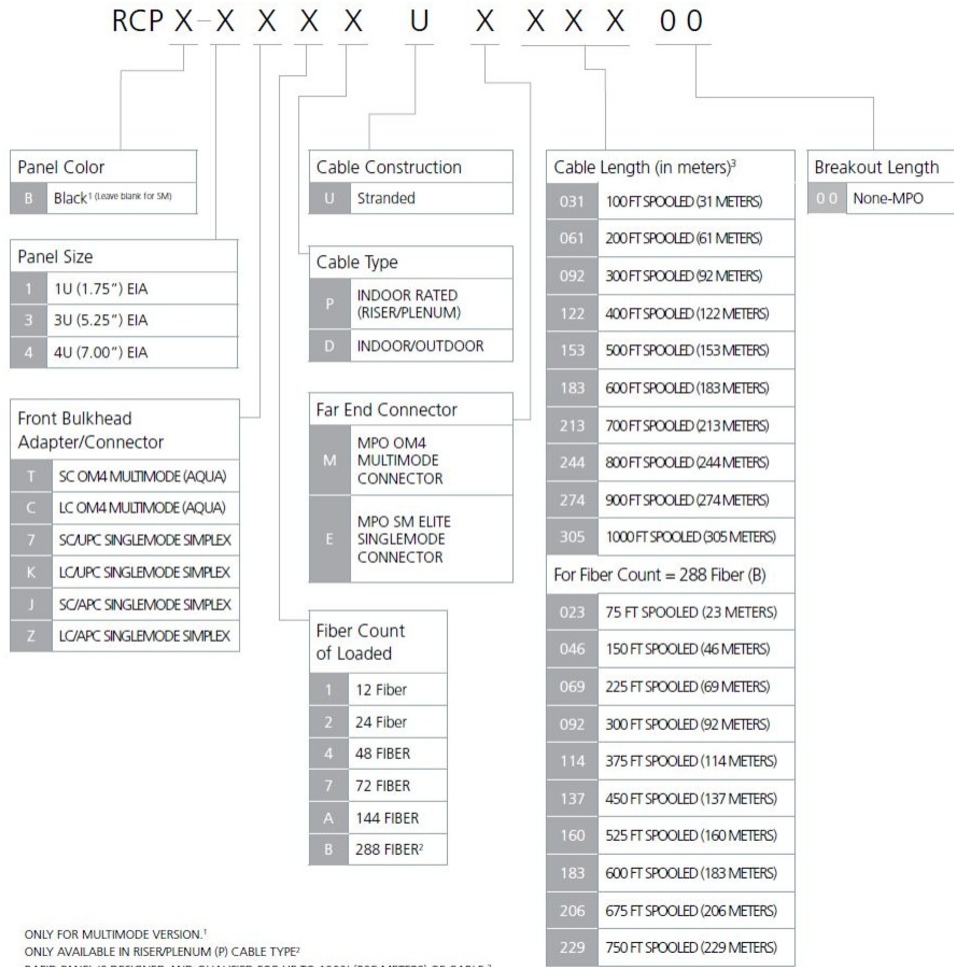

RCP-4JAPUE06100

Width	482.6 mm | 19 in
Depth	381 mm | 15 in
Cable Length	31 m | 101.706 ft

Ordering Tree

Material Specifications

Finish	Powder coated
Material Type	Steel

Optical Specifications

Fiber Mode	Singlemode
Fiber Type	G.652.D | G.657.A2/B2