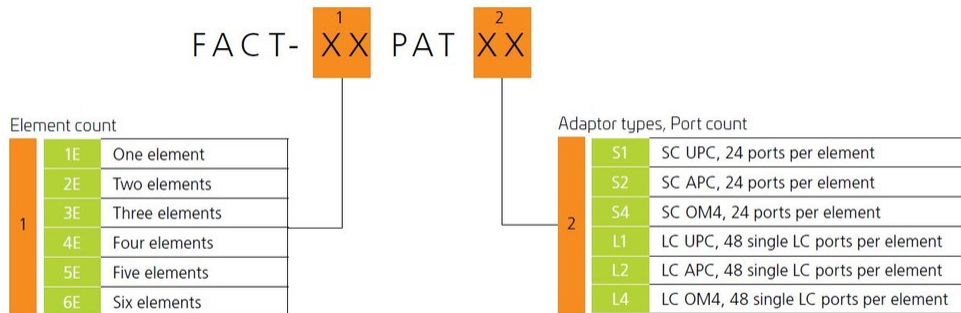

760239990 | FACT-3EPATL4

Dimensions

Height	92.85 mm | 3.656 in
Width	524 mm | 20.63 in
Depth	283 mm | 11.142 in

Ordering Tree

Optical Specifications

Fiber Mode	Multimode
Fiber Type	OM4

Environmental Specifications

Operating Temperature	-40 °C to +70 °C (-40 °F to +158 °F)
Storage Temperature	-20 °C to +85 °C (-4 °F to +176 °F)
Flammability Rating	UL 94 V-0

Packaging and Weights

Included	Mounting hardware
Packaging quantity	1

Regulatory Compliance/Certifications

Agency	Classification
CHINA-ROHS	Below maximum concentration value
ISO 9001:2015	Designed, manufactured and/or distributed under this quality management system