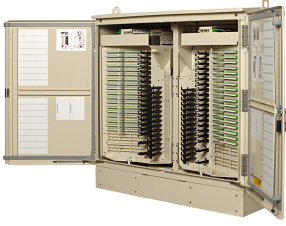

FD3-AJ432J2ATBBP2

FDH 3000 Fiber Distribution Large Cabinet, 432F, SC/APC,(2) 32-splitter modules, dielectric ribbon, 100 ft, 24F

Product Classification

Regional Availability	North America
Product Type	Fiber distribution hub
Product Series	FDH 3000

General Specifications

Access	Front and rear door
Cable Type	Dielectric - Ribbon
Color	Putty white
Distribution Cables, quantity	3
Distribution Ports, quantity	432
Fibers per Distribution Cable, quantity	144
Fibers per Feeder Cable, quantity	24
Interface, Input	SC
Interface Feature, Input	APC
Mounting	Pad
Split Ratio	Symmetrical
Splitter Slots, quantity	48
Splitter Type	1 x 32
Splitter, quantity	2

Dimensions

Height	1,238.25 mm 48.75 in
Width	1,220.47 mm 48.05 in
Depth	497.33 mm 19.58 in
Cable Length	30.48 m 100 ft
Enclosure Size	Large

FD3-AJ432J2ATBBP2

Material Specifications

Finish	Powder coated
Material Type	Aluminum