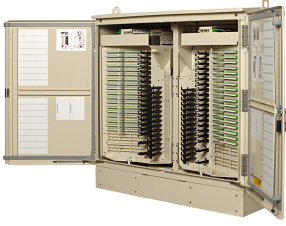

FD3-AJ648J00LDBP7

FDH 3000 Fiber Distribution Large Cabinet, 648F, SC/APC, no splitters, armored ribbon, 100 ft, 72F

Product Classification

Regional Availability	North America
Product Type	Fiber distribution hub
Product Series	FDH 3000

General Specifications

Access	Front and rear door
Cable Type	Armored - Ribbon
Color	Putty white
Distribution Cables, quantity	5
Distribution Ports, quantity	648
Fibers per Feeder Cable, quantity	72
Interface, Input	SC
Interface Feature, Input	APC
Mounting	Pad

Dimensions

Height	1,238.25 mm 48.75 in
Width	1,220.47 mm 48.05 in
Depth	497.33 mm 19.58 in
Cable Length	30.48 m 100 ft
Enclosure Size	Large

Material Specifications

Finish	Powder coated
Material Type	Aluminum