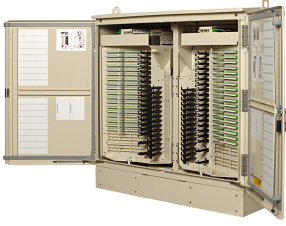

FD3-AJ720J00LBBP1

FDH 3000 Fiber Distribution Large Cabinet, 720F, SC/APC, no splitters, armored ribbon, 100 ft, 12F

Product Classification

Regional Availability	North America
Product Type	Fiber distribution hub
Product Series	FDH 3000

General Specifications

Access	Front and rear door
Cable Type	Armored - Ribbon
Color	Putty white
Distribution Cables, quantity	5
Distribution Ports, quantity	720
Fibers per Distribution Cable, quantity	144
Fibers per Feeder Cable, quantity	12
Interface, Input	SC
Interface Feature, Input	APC
Mounting	Pad
Splitter Slots, quantity	48

Dimensions

Height	1,238.25 mm 48.75 in
Width	1,220.47 mm 48.05 in
Depth	497.33 mm 19.58 in
Cable Length	30.48 m 100 ft
Enclosure Size	Large

Material Specifications

Finish	Powder coated
Material Type	Aluminum