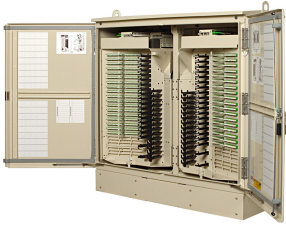

FD3-AJ864J00JBPP4

FDH 3000 Fiber Distribution Large Cabinet, 864F, SC/APC, no splitters, dielectric loose tube, 100 ft, 48F

Product Classification

Regional Availability	North America
Product Type	Fiber distribution hub
Product Series	FDH 3000

General Specifications

Access	Front and rear door
Cable Type	Dielectric - Loose Tube
Color	Putty white
Distribution Cables, quantity	6
Distribution Ports, quantity	864
Fibers per Distribution Cable, quantity	144
Fibers per Feeder Cable, quantity	48
Interface, Input	SC
Interface Feature, Input	APC
Mounting	Pad
Splitter Slots, quantity	48

Dimensions

Height	1,238.25 mm 48.75 in
Width	1,220.47 mm 48.05 in
Depth	497.33 mm 19.58 in
Cable Length	30.48 m 100 ft
Enclosure Size	Large

Material Specifications

Finish	Powder coated
Material Type	Aluminum