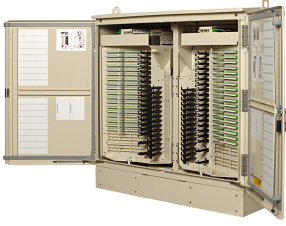

FD3-AJ864J00JBPP7

FDH 3000 Fiber Distribution Large Cabinet, 864F, SC/APC, no splitters, dielectric loose tube, 100 ft, 72F

Product Classification

Regional Availability	North America
Product Type	Fiber distribution hub
Product Series	FDH 3000

General Specifications

Access	Front and rear door
Cable Type	Dielectric - Loose Tube
Color	Putty white
Distribution Cables, quantity	6
Distribution Ports, quantity	864
Fibers per Distribution Cable, quantity	144
Fibers per Feeder Cable, quantity	72
Interface, Input	SC
Interface Feature, Input	APC
Mounting	Pad
Splitter Slots, quantity	48

Dimensions

Height	1,238.25 mm 48.75 in
Width	1,220.47 mm 48.05 in
Depth	497.33 mm 19.58 in
Cable Length	30.48 m 100 ft
Enclosure Size	Large

Material Specifications

Finish	Powder coated
Material Type	Aluminum