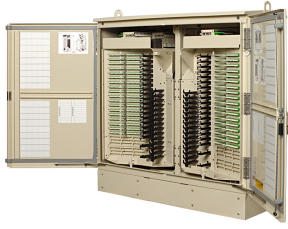

FD3-AJ864J2SJBBP7

FDH 3000 Fiber Distribution Large Cabinet, 864F, SC/APC, (2) 64-splitter modules, dielectric loose tube, 10 ft, 72F

Product Classification

Regional Availability	North America
Product Type	Fiber distribution hub
Product Series	FDH 3000

General Specifications

Access	Front and rear door
Cable Type	Dry Dielectric - Loose Tube
Color	Putty white
Distribution Cables, quantity	6
Distribution Ports, quantity	864
Fibers per Distribution Cable, quantity	144
Fibers per Feeder Cable, quantity	72
Mounting	Pad
Split Ratio	Symmetrical
Splitter Slots, quantity	48
Splitter Type	1 x 64
Splitter, quantity	2

Dimensions

Height	1,238.25 mm 48.75 in
Width	1,220.47 mm 48.05 in
Depth	497.33 mm 19.58 in
Cable Length	30.48 m 100 ft
Enclosure Size	Large

Material Specifications

Finish	Powder coated
---------------	---------------