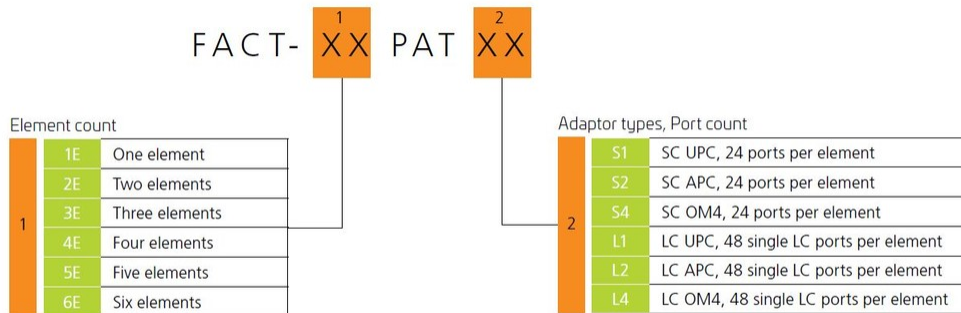

760240414 | FACT-1EPATL1

Dimensions

Height	30.95 mm | 1.219 in
Width	524 mm | 20.63 in
Depth	283 mm | 11.142 in

Ordering Tree

Environmental Specifications

Operating Temperature	-40 °C to +70 °C (-40 °F to +158 °F)
Storage Temperature	-20 °C to +85 °C (-4 °F to +176 °F)
Flammability Rating	UL 94 V-0

Packaging and Weights

Included	Mounting hardware
Packaging quantity	1

Regulatory Compliance/Certifications

Agency	Classification
CHINA-ROHS	Below maximum concentration value
ISO 9001:2015	Designed, manufactured and/or distributed under this quality management system
REACH-SVHC	Compliant as per SVHC revision on www.commscope.com/ProductCompliance
ROHS	Compliant