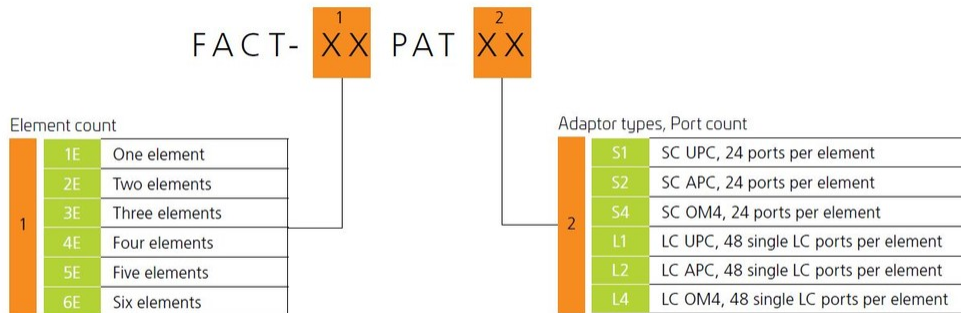

760240442 | FACT-6EPATL4

Dimensions

Height	185.7 mm | 7.311 in
Width	524 mm | 20.63 in
Depth	283 mm | 11.142 in

Ordering Tree

Optical Specifications

Fiber Mode	Multimode
Fiber Type	OM4

Environmental Specifications

Operating Temperature	-40 °C to +70 °C (-40 °F to +158 °F)
Storage Temperature	-20 °C to +85 °C (-4 °F to +176 °F)
Flammability Rating	UL 94 V-0

Packaging and Weights

Included	Mounting hardware
Packaging quantity	1

Regulatory Compliance/Certifications

Agency	Classification
CHINA-ROHS	Below maximum concentration value
ISO 9001:2015	Designed, manufactured and/or distributed under this quality management system