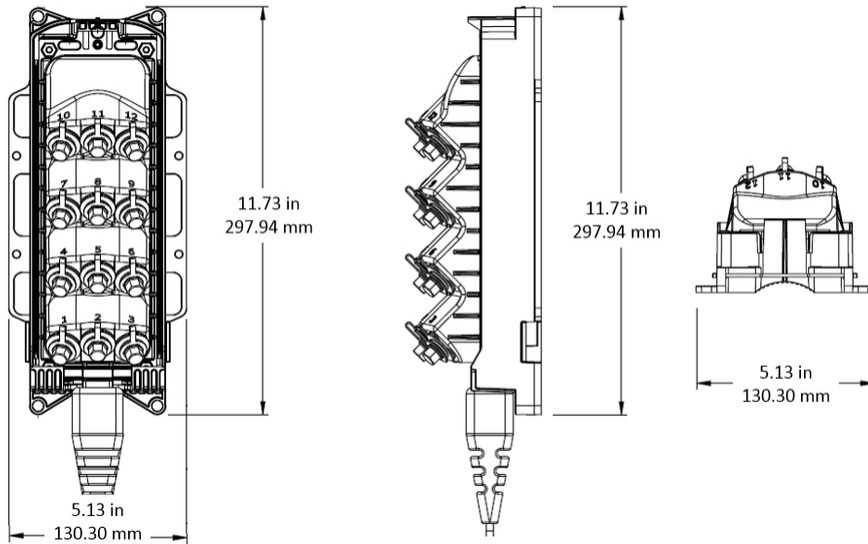

## General Specifications

<b>Cable Type</b>	Dielectric - Flat - Loose Tube
<b>Cable, quantity</b>	1
<b>Distribution Type</b>	1 x 2 splitter
<b>Enclosure Color</b>	Black
<b>Mounting</b>	Handhole   Pedestal   Pole   Strand
<b>Port Type</b>	Hardened mini-size DLX
<b>Port, quantity</b>	2
<b>Splitter, quantity</b>	1
<b>Stub Type</b>	Hardened mini-size DLX

## Dimensions

<b>Height</b>	298 mm   11.732 in
<b>Width</b>	130.3 mm   5.13 in
<b>Depth</b>	89 mm   3.504 in
<b>Cable Length, stub</b>	750 ft (228 m)
<b>Cable Outer Diameter</b>	4.5 x 8.1 mm (0.18 x 0.32 in)

## Dimension Drawing