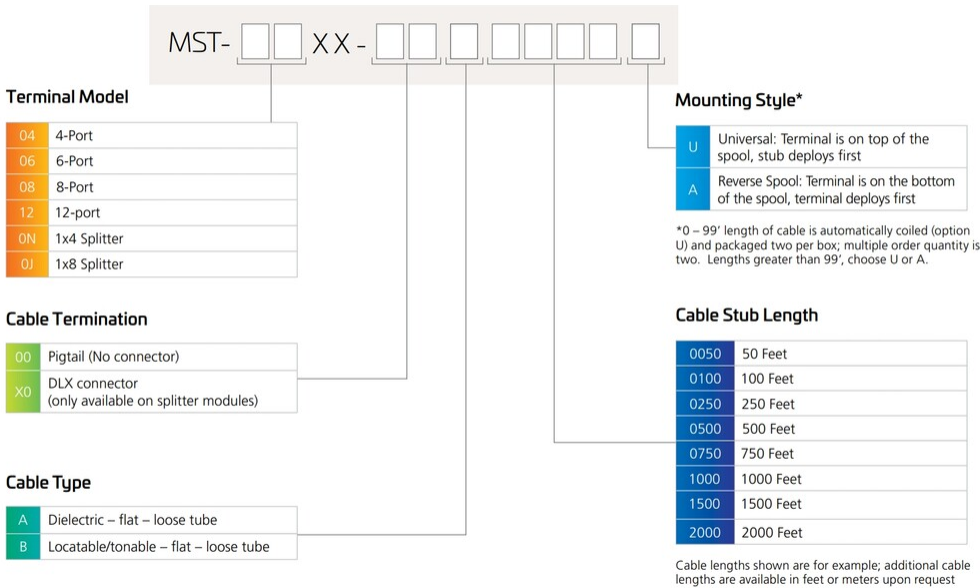

Ordering Tree

Material Specifications

Enclosure Material Type

Gasketed hardened plastic

Optical Specifications

Fiber Type

G.657.A1/A2