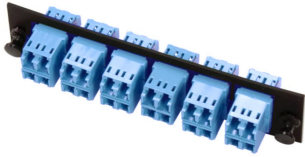

Fiber Optic Snap-In Adapter Pack, singlemode, LC, 24-fiber, blue, loaded

OBSOLETE

This product was discontinued on: January 1, 2021

Replaced By:

760148361

PNL-BK-024-SFA-LC02-BL-NS

Adapter Pack, Black, 1000-Type, with 12 TeraSPEED® Singlemode duplex LC adapters, blue, no shutter

Product Classification

Regional Availability	Asia Latin America North America
Portfolio	NETCONNECT®
Product Type	Fiber adapter pack

General Specifications

Adapter Color	Blue
Adapters, quantity, front	6
Body Style	Quad Straight orientation
Color, front	Black
Interface	LC/UPC
Total Ports, quantity, front	24