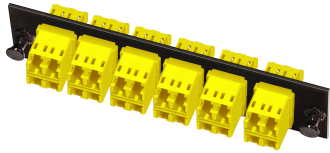

1777150-2

Fiber Optic Adapter Pack Assembly, Singlemode/Multimode, 12 LC duplex secure, yellow

Product Classification

Regional Availability	Asia Australia/New Zealand EMEA Latin America North America
Portfolio	NETCONNECT®
Product Type	Fiber adapter pack
Product Series	SECURE

General Specifications

Adapter Color	Yellow
Adapters, quantity, front	12
Body Style	Duplex Straight orientation
Color, front	Black
Interface	LC/UPC
Total Ports, quantity, front	24

Optical Specifications