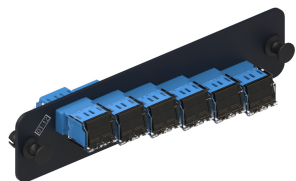

760067165 | PNL-BK-012-SFA-LC02-BL-SHUTTERED

1000-type Adapter Pack, with 6 TeraSPEED® SM duplex LC adapters, blue

Product Classification

Regional Availability	Asia Australia/New Zealand EMEA Latin America North America
Portfolio	CommScope®
Product Type	Fiber adapter pack
Product Brand	TeraSPEED®
Product Series	1000-style

General Specifications

Application	Used in conjunction with G2 1U, 2U and 4U adapter panel shelves, surface mount and raised floor enclosures
Adapter Color	Blue
Adapter Cutout, quantity	12
Adapters, quantity	6
Body Style	Duplex
Interface	LC/UPC
Pigtails Included, quantity	0
Shuttered	Yes

760067165 | PNL-BK-012-SFA-LC02-BL-SHUTTERED

Included Products

760056028 – TeraSPEED® LC Duplex Low Profile Shuttered Adapter, Blue, Single Pack
SFA-LC02-BL/LP-SHUTTERED