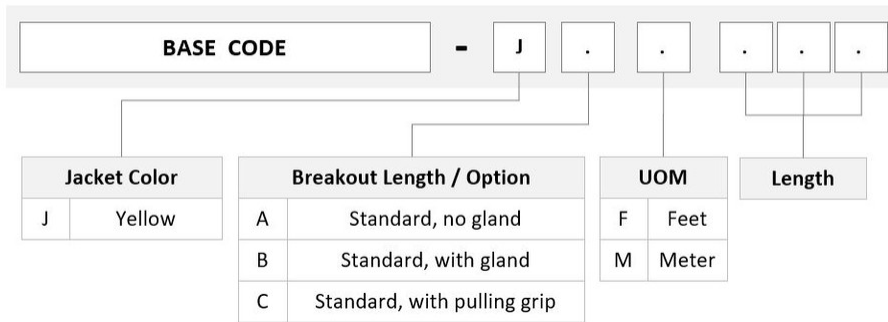

F3WMPMXAF

Ordering Tree

Mechanical Specifications

Cable Retention Strength, maximum 11.24 lb @ 0 ° | 4.40 lb @ 90 °

Optical Specifications

Fiber Mode Singlemode

Fiber Type G.652.D | G.657.A1, TeraSPEED®

Environmental Specifications

Operating Temperature -10 °C to +60 °C (+14 °F to +140 °F)

EN50575 CPR Cable EuroClass Fire Performance B2ca

Environmental Space Indoor | Low Smoke Zero Halogen (LSZH)

Regulatory Compliance/Certifications

Agency	Classification
ANATEL	Compliant
CHINA-ROHS	Above maximum concentration value
ISO 9001:2015	Designed, manufactured and/or distributed under this quality management system
REACH-SVHC	Compliant as per SVHC revision on www.commscope.com/ProductCompliance
ROHS	Compliant/Exempted
UK-ROHS	Compliant/Exempted

Included Products