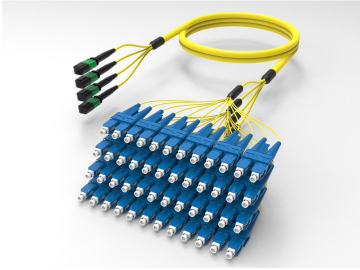

## Base Product

Singlemode MPO (Unpinned) to SC/UPC, InstaPATCH® 360 Ruggedized Fanout Cable, 48-Fiber, Low Smoke Zero Halogen B2ca

## Product Classification

<b>Regional Availability</b>	Europe
<b>Portfolio</b>	CommScope®
<b>Product Type</b>	Ruggedized fanout
<b>Product Brand</b>	SYSTIMAX InstaPATCH® 360
<b>Ordering Note</b>	For lengths greater than 999 ft (304 m), orders must be in meters   Minimum length may vary based on cable configuration   Not available in the United States or Canada

## General Specifications

<b>Color, boot A</b>	Black
<b>Color, connector A</b>	Green
<b>Color, boot B</b>	Blue
<b>Color, connector B</b>	Blue
<b>Construction Type</b>	Stranded
<b>Furcation Color</b>	Yellow
<b>Interface, Connector A</b>	MPO-12/APC Female
<b>Interface, Connector B</b>	SC/UPC
<b>Jacket Color</b>	Yellow
<b>Polarity</b>	Method B (LL)
<b>Fibers per Subunit, quantity</b>	12
<b>Total Fibers, quantity</b>	48