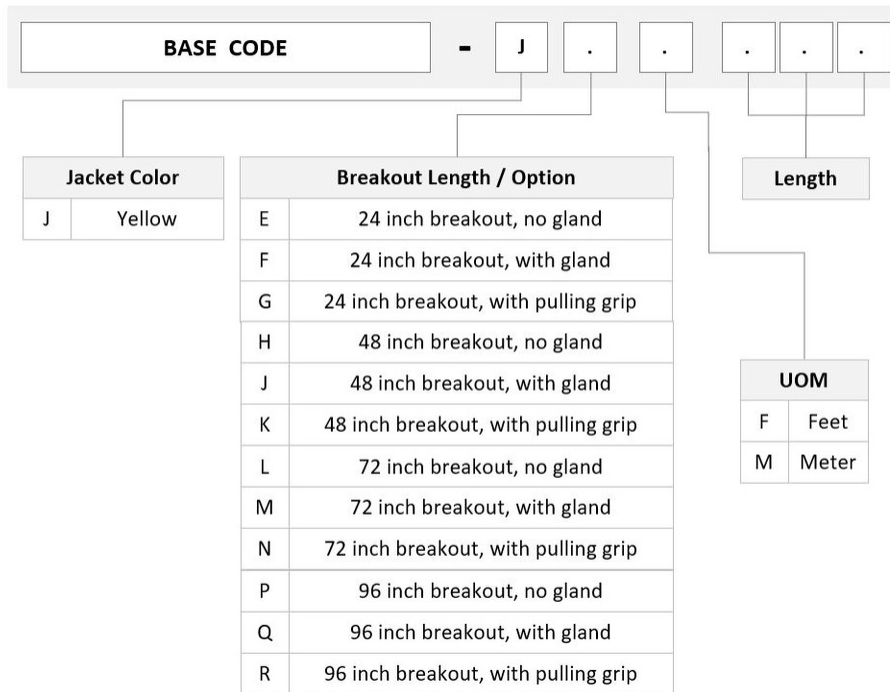

## General Specifications

<b>Color, boot A</b>	Black
<b>Color, connector A</b>	Green
<b>Color, boot B</b>	Blue
<b>Color, connector B</b>	Blue
<b>Construction Type</b>	Stranded
<b>Furcation Color</b>	Yellow
<b>Interface, Connector A</b>	MPO-12/APC Female
<b>Interface, Connector B</b>	SC/UPC
<b>Jacket Color</b>	Yellow
<b>Polarity</b>	Method B (LL)
<b>Fibers per Subunit, quantity</b>	12
<b>Total Fibers, quantity</b>	48

## Ordering Tree