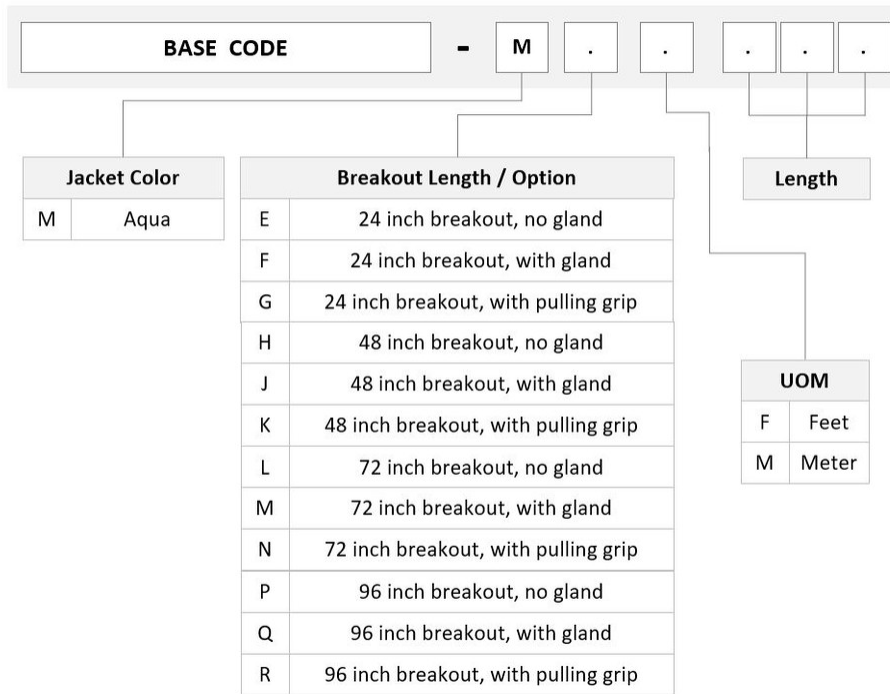

General Specifications

Color, boot A	Black
Color, connector A	Aqua
Color, boot B	Aqua
Color, connector B	Black
Construction Type	Stranded
Furcation Color	Aqua
Interface, Connector A	MPO-12/UPC Female
Interface, Connector B	LC/UPC
Jacket Color	Aqua
Polarity	Method B (LL)
Fibers per Subunit, quantity	12
Total Fibers, quantity	48

Dimensions

Cable Assembly Length Range (m)	3 – 999
--	---------

F4ZMPLCAH

Cable Assembly Length Range (ft)

7 – 999

Ordering Tree

Mechanical Specifications

Cable Retention Strength, maximum 11.24 lb @ 0° | 4.40 lb @ 90°