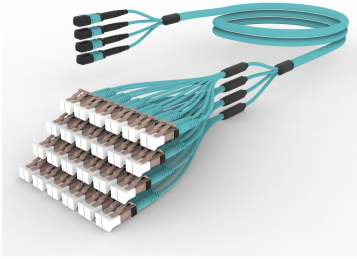

F4ZMPLCAH

Base Product

OM3 MPO (Unpinned) to LC/UPC, InstaPATCH® 360 Ruggedized Fanout Cable, 48-Fiber, Low Smoke Zero Halogen B2ca

Product Classification

Regional Availability	Europe
Portfolio	CommScope®
Product Type	Ruggedized fanout
Product Brand	SYSTIMAX InstaPATCH® 360
Ordering Note	For lengths greater than 999 ft (304 m), orders must be in meters Minimum length may vary based on cable configuration Not available in the United States or Canada

General Specifications

Color, boot A	Black
Color, connector A	Aqua
Color, boot B	Aqua
Color, connector B	Black
Construction Type	Stranded
Furcation Color	Aqua
Interface, Connector A	MPO-12/UPC Female
Interface, Connector B	LC/UPC
Jacket Color	Aqua
Polarity	Method B (LL)
Fibers per Subunit, quantity	12
Total Fibers, quantity	48

Dimensions

Cable Assembly Length Range (m)	3 – 999
--	---------

F4ZMPLCAH

Cable Assembly Length Range (ft)

7 – 999

Ordering Tree

Mechanical Specifications

Cable Retention Strength, maximum 11.24 lb @ 0° | 4.40 lb @ 90°

Optical Specifications

Fiber Mode Multimode

Fiber Type OM3, LazrSPEED®

Environmental Specifications

Operating Temperature -10 °C to +60 °C (+14 °F to +140 °F)

EN50575 CPR Cable EuroClass Fire Performance B2ca