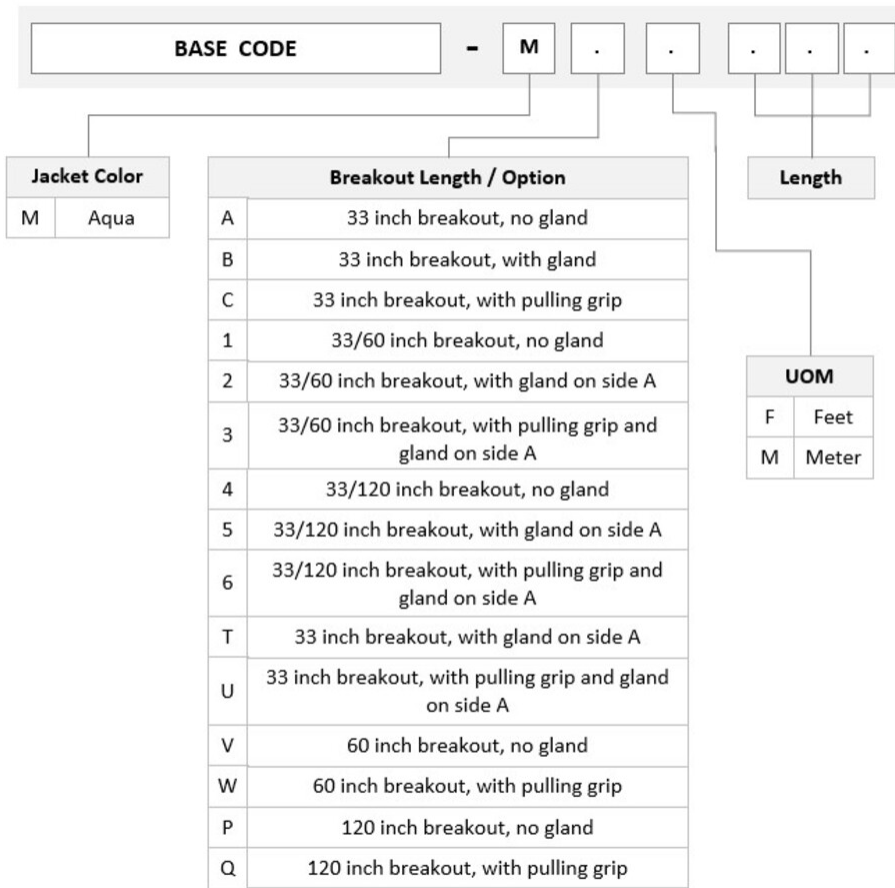

FGXMPMPAF

Ordering Tree

Mechanical Specifications

Cable Retention Strength, maximum 11.24 lb @ 0° | 4.40 lb @ 90°

Optical Specifications

Fiber Mode Multimode

Fiber Type OM4, LazrSPEED®

Environmental Specifications

Operating Temperature -10 °C to +60 °C (+14 °F to +140 °F)

Environmental Space Indoor | Plenum