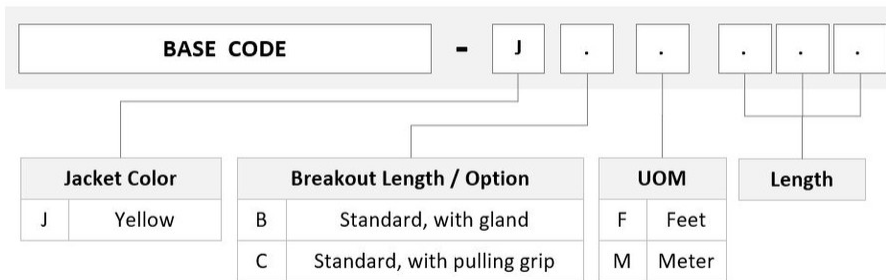

General Specifications

Color, boot A	Black
Color, connector A	Green
Color, boot B	Black
Color, connector B	Green
Construction Type	Armored Stranded
Furcation Color	Yellow
Interface, Connector A	MPO-12/APC Female
Interface, Connector B	MPO-12/APC Female
Jacket Color	Yellow
Polarity	Method B (LL)
Fibers per Subunit, quantity	12
Total Fibers, quantity	48

Dimensions

Breakout Length	33 in
Cable Assembly Length Range (m)	3 – 999
Cable Assembly Length Range (ft)	10 – 999

FHWMPMPAH

Ordering Tree

Mechanical Specifications

Cable Retention Strength, maximum 11.24 lb @ 0 ° | 4.40 lb @ 90 °