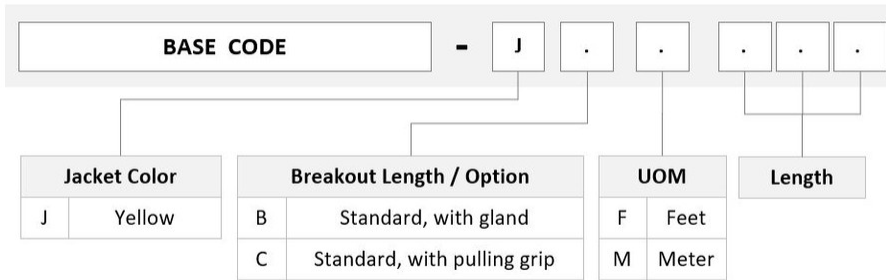

FHWMPMPAM

Ordering Tree

Mechanical Specifications

Cable Retention Strength, maximum 11.24 lb @ 0 ° | 4.40 lb @ 90 °

Optical Specifications

Fiber Mode Singlemode

Fiber Type G.652.D | G.657.A1, TeraSPEED®

Environmental Specifications

Operating Temperature -10 °C to +60 °C (+14 °F to +140 °F)

Environmental Space Indoor | Plenum

Regulatory Compliance/Certifications

Agency	Classification
ANATEL	Compliant
CHINA-ROHS	Below maximum concentration value
ISO 9001:2015	Designed, manufactured and/or distributed under this quality management system
REACH-SVHC	Compliant as per SVHC revision on www.commscope.com/ProductCompliance
ROHS	Compliant
UK-ROHS	Compliant

Included Products

760119552 – Fiber indoor cable, TeraSPEED® Plenum MPO Trunk, interlocking aluminum armored with