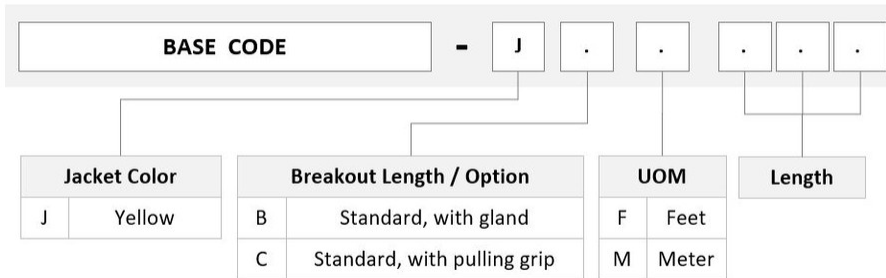

FHWMPMXAD

Ordering Tree

Mechanical Specifications

Cable Retention Strength, maximum 11.24 lb @ 0 ° | 4.40 lb @ 90 °

Optical Specifications

Fiber Mode Singlemode

Fiber Type G.652.D | G.657.A1, TeraSPEED®

Environmental Specifications

Operating Temperature -10 °C to +60 °C (+14 °F to +140 °F)

Environmental Space Indoor | Plenum

Regulatory Compliance/Certifications

Agency	Classification
ANATEL	Compliant
CHINA-ROHS	Below maximum concentration value
ISO 9001:2015	Designed, manufactured and/or distributed under this quality management system
REACH-SVHC	Compliant as per SVHC revision on www.commscope.com/ProductCompliance
ROHS	Compliant
UK-ROHS	Compliant

Included Products

760119511 – Fiber indoor cable, TeraSPEED® Plenum MPO Trunk, interlocking aluminum armored with