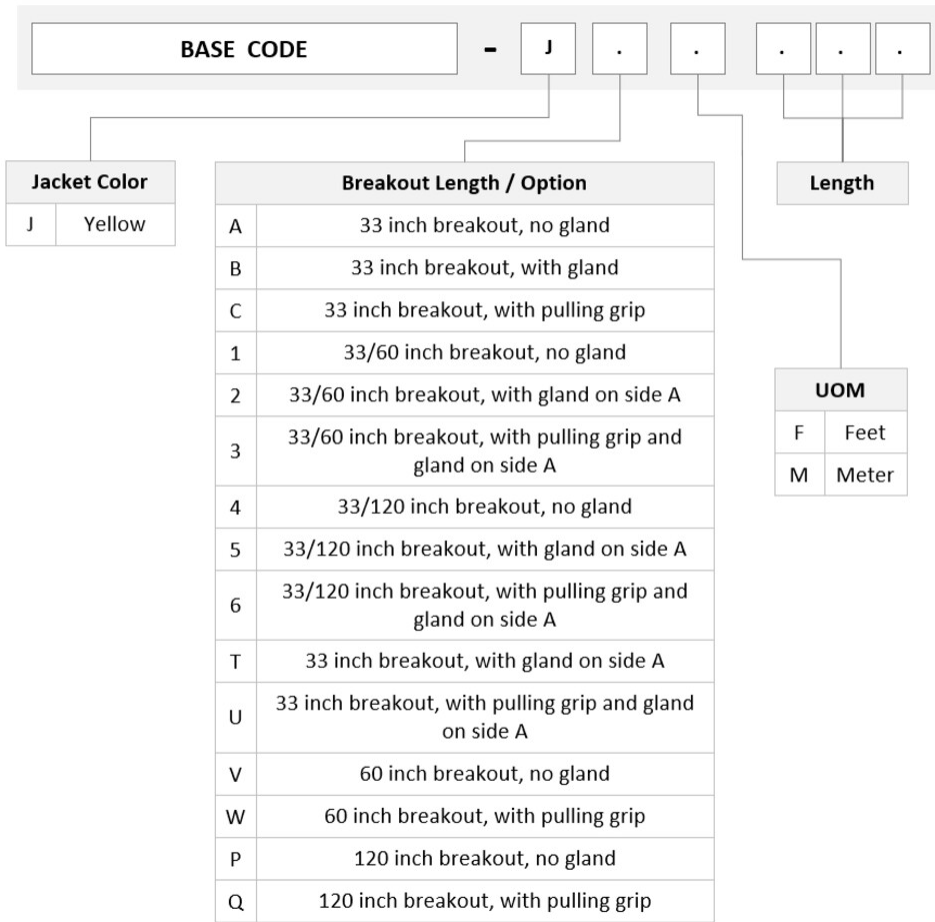

FJWMPMPAF

Ordering Tree

Mechanical Specifications

Cable Retention Strength, maximum 11.24 lb @ 0 ° | 4.40 lb @ 90 °

Optical Specifications

Fiber Mode Singlemode

Fiber Type G.652.D | G.657.A1, TeraSPEED®

Environmental Specifications

Operating Temperature -10 °C to +60 °C (+14 °F to +140 °F)

Environmental Space Dual Rated LSZH/Riser | Indoor