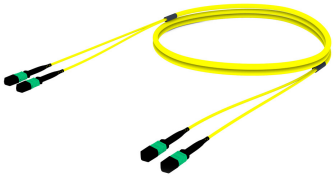

FJWMPMPAF

Base Product

Singlemode MPO (Unpinned) to MPO (Unpinned), InstaPATCH® 360 Pre-terminated Trunk Cable, 24-Fiber, Low Smoke Zero Halogen

Product Classification

Regional Availability	Asia Australia/New Zealand China Europe India Latin America Middle East/Africa North America
Portfolio	CommScope®
Product Type	Fiber trunk cable assembly
Product Brand	SYSTIMAX InstaPATCH® 360
Ordering Note	For lengths greater than 999 ft (304 m), orders must be in meters Minimum length may vary based on cable configuration

General Specifications

Color, boot A	Black
Color, connector A	Green
Color, boot B	Black
Color, connector B	Green
Construction Type	Stranded
Furcation Color	Yellow
Interface, Connector A	MPO-12/APC Female
Interface, Connector B	MPO-12/APC Female
Jacket Color	Yellow
Polarity	Method B (LL)
Fibers per Subunit, quantity	12
Total Fibers, quantity	24

Dimensions

Breakout Length	33 in
Cable Assembly Length Range (m)	3 – 999
Cable Assembly Length Range (ft)	10 – 999

FJWMPMPAF

Ordering Tree

Mechanical Specifications

Cable Retention Strength, maximum 11.24 lb @ 0 ° | 4.40 lb @ 90 °

Included Products

- | | |
|----------------------------------|---|
| 760050351
N-024-MP-8W-F12YL/D | - Fiber indoor cable, TeraSPEED® Low Smoke Zero Halogen Riser MPO Trunk, 24 fiber with 12 fiber subunits, Gel-free, Singlemode G.652.D and G.657.A1, Feet jacket marking, Yellow jacket color, Dca flame rating |
| 860366137 | - MPO12, LOW LOSS, FEMALE, Singlemode, GREEN, 3mm |