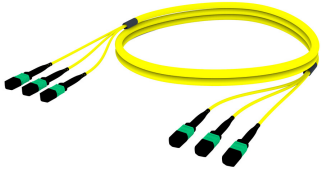

FJWMPMPAG

Base Product

Singlemode MPO (Unpinned) to MPO (Unpinned), InstaPATCH® 360 Pre-terminated Trunk Cable, 36-Fiber, Low Smoke Zero Halogen

Product Classification

Regional Availability	Asia Australia/New Zealand China Europe India Latin America Middle East/Africa North America
Portfolio	CommScope®
Product Type	Fiber trunk cable assembly
Product Brand	SYSTIMAX InstaPATCH® 360
Ordering Note	For lengths greater than 999 ft (304 m), orders must be in meters Minimum length may vary based on cable configuration Not available in the United States or Canada

General Specifications

Color, boot A	Black
Color, connector A	Green
Color, boot B	Black
Color, connector B	Green
Construction Type	Stranded
Furcation Color	Yellow
Interface, Connector A	MPO-12/APC Female
Interface, Connector B	MPO-12/APC Female
Jacket Color	Yellow
Polarity	Method B (LL)
Fibers per Subunit, quantity	12
Total Fibers, quantity	36

Dimensions

Breakout Length	33 in
Cable Assembly Length Range (m)	3 – 999
Cable Assembly Length Range (ft)	10 – 999

FJWMPMPAG

Ordering Tree

Mechanical Specifications

Cable Retention Strength, maximum 11.24 lb @ 0 ° | 4.40 lb @ 90 °