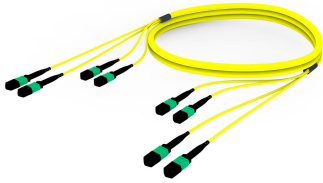

FJWMPMPAH

Base Product

Singlemode MPO (Unpinned) to MPO (Unpinned), InstaPATCH® 360 Pre-terminated Trunk Cable, 48-Fiber, Low Smoke Zero Halogen

Product Classification

Regional Availability	Asia Australia/New Zealand China Europe India Latin America Middle East/Africa North America
Portfolio	CommScope®
Product Type	Fiber trunk cable assembly
Product Brand	SYSTIMAX InstaPATCH® 360
Ordering Note	For lengths greater than 999 ft (304 m), orders must be in meters Minimum length may vary based on cable configuration Not available in the United States or Canada

General Specifications

Color, boot A	Black
Color, connector A	Green
Color, boot B	Black
Color, connector B	Green
Construction Type	Stranded
Furcation Color	Yellow
Interface, Connector A	MPO-12/APC Female
Interface, Connector B	MPO-12/APC Female
Jacket Color	Yellow
Polarity	Method B (LL)
Fibers per Subunit, quantity	12
Total Fibers, quantity	48

Dimensions

Breakout Length	33 in
Cable Assembly Length Range (m)	3 – 999
Cable Assembly Length Range (ft)	10 – 999

FJWMPMPAH

Ordering Tree

Mechanical Specifications

Cable Retention Strength, maximum 11.24 lb @ 0 ° | 4.40 lb @ 90 °