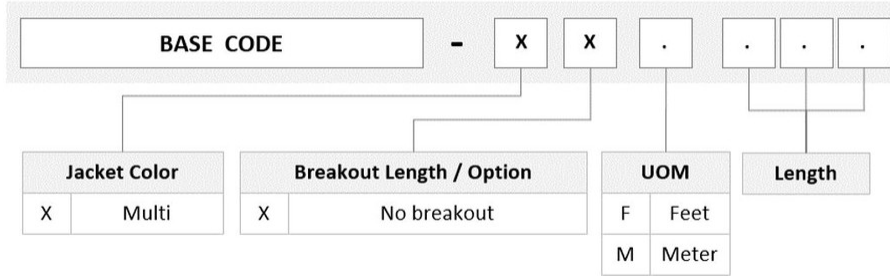

General Specifications

Color, boot A	Blue
Color, connector A	Slate
Interface, Connector A	LC/UPC
Interface Feature, connector A	Keyed
Total Fibers, quantity	12

Dimensions

Cable Assembly Length Range (m)	1 – 20
Cable Assembly Length Range (ft)	1 – 66

Ordering Tree

FAWL6UCOC

Mechanical Specifications

Cable Retention Strength, maximum 1.00 lb @ 0 ° | 1.00 lb @ 90 °

Optical Specifications

Fiber Mode Singlemode

Fiber Type G.652.D | G.657.A1, TeraSPEED®

Environmental Specifications