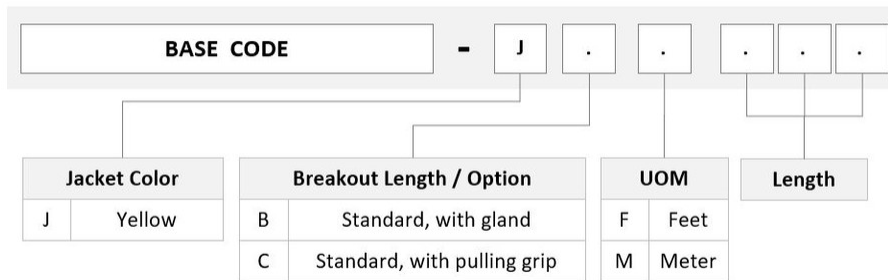

General Specifications

Color, boot A	Black
Color, connector A	Green
Color, boot B	Black
Color, connector B	Green
Construction Type	Armored Stranded
Furcation Color	Yellow
Interface, Connector A	MPO-12/APC Female
Interface, Connector B	MPO-12/APC Male
Jacket Color	Yellow
Polarity	Method B (LL)
Fibers per Subunit, quantity	12
Total Fibers, quantity	72

Dimensions

Breakout Length	33 in
Cable Assembly Length Range (m)	3 – 999
Cable Assembly Length Range (ft)	10 – 999

FKWMPMXAK

Ordering Tree

Mechanical Specifications

Cable Retention Strength, maximum 11.24 lb @ 0 ° | 4.40 lb @ 90 °