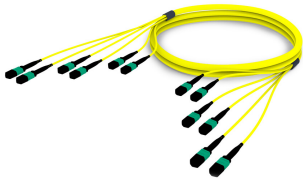

FKWMPMXAK

Base Product

Singlemode MPO (Unpinned) to MPO (Pinned), InstaPATCH® 360 Armored Pre-terminated Trunk Cable, 72-Fiber, Low Smoke Zero Halogen

Product Classification

Regional Availability	Asia Australia/New Zealand China India Latin America Middle East /Africa North America
Portfolio	CommScope®
Product Type	Fiber trunk cable assembly
Product Brand	SYSTIMAX InstaPATCH® 360
Ordering Note	For lengths greater than 999 ft (304 m), orders must be in meters Minimum length may vary based on cable configuration Not available in the United States or Canada

General Specifications

Color, boot A	Black
Color, connector A	Green
Color, boot B	Black
Color, connector B	Green
Construction Type	Armored Stranded
Furcation Color	Yellow
Interface, Connector A	MPO-12/APC Female
Interface, Connector B	MPO-12/APC Male
Jacket Color	Yellow
Polarity	Method B (LL)
Fibers per Subunit, quantity	12
Total Fibers, quantity	72

Dimensions

Breakout Length	33 in
Cable Assembly Length Range (m)	3 – 999
Cable Assembly Length Range (ft)	10 – 999

FKWMPMXAK

Ordering Tree

Mechanical Specifications

Cable Retention Strength, maximum 11.24 lb @ 0 ° | 4.40 lb @ 90 °