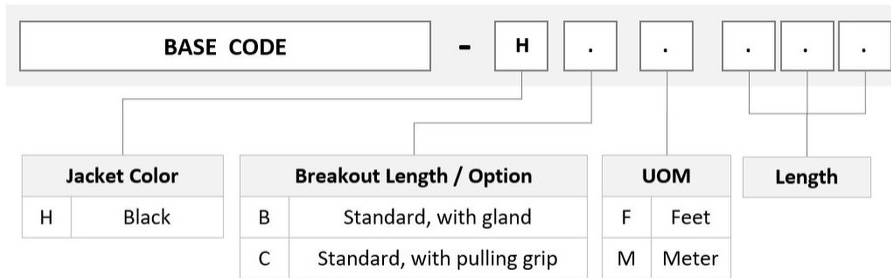

General Specifications

Color, boot A	Black
Color, connector A	Aqua
Color, boot B	Black
Color, connector B	Aqua
Construction Type	Armored Stranded
Furcation Color	Aqua
Interface, Connector A	MPO-12/UPC Female
Interface, Connector B	MPO-12/UPC Female
Jacket Color	Black
Polarity	Method B (LL)
Fibers per Subunit, quantity	12
Total Fibers, quantity	36

Dimensions

Cable Assembly Length Range (m)	3 – 999
Cable Assembly Length Range (ft)	10 – 999

FKXMPMPDG

Ordering Tree

Mechanical Specifications

Cable Retention Strength, maximum 11.24 lb @ 0 ° | 4.40 lb @ 90 °