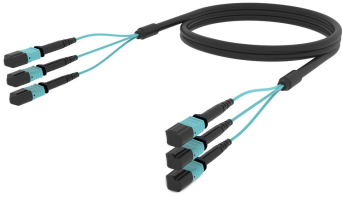

FKXMPMPDG

Base Product

OM4 MPO (Unpinned) to MPO (Unpinned), InstaPATCH® 360 Armored Pre-terminated Trunk Cable, 36-Fiber, Low Smoke Zero Halogen

Product Classification

Regional Availability	Asia Australia/New Zealand China India Latin America Middle East /Africa North America
Portfolio	CommScope®
Product Type	Fiber trunk cable assembly
Product Brand	SYSTIMAX InstaPATCH® 360
Ordering Note	For lengths greater than 999 ft (304 m), orders must be in meters Minimum length may vary based on cable configuration Not available in the United States or Canada

General Specifications

Color, boot A	Black
Color, connector A	Aqua
Color, boot B	Black
Color, connector B	Aqua
Construction Type	Armored Stranded
Furcation Color	Aqua
Interface, Connector A	MPO-12/UPC Female
Interface, Connector B	MPO-12/UPC Female
Jacket Color	Black
Polarity	Method B (LL)
Fibers per Subunit, quantity	12
Total Fibers, quantity	36

Dimensions

Cable Assembly Length Range (m)	3 – 999
Cable Assembly Length Range (ft)	10 – 999

FKXMPMPDG

Ordering Tree

Mechanical Specifications

Cable Retention Strength, maximum 11.24 lb @ 0 ° | 4.40 lb @ 90 °

Included Products

- 760160093 - Fiber indoor/outdoor cable, LazrSPEED® Low Smoke Zero Halogen Riser MPO Trunk, interlocking aluminum armored, Multimode OM4, 36 fiber multi-unit with 12 fiber subunits, Gel-free, Feet jacket marking, Black jacket color
- Z-036-MZ-5K-F12BK