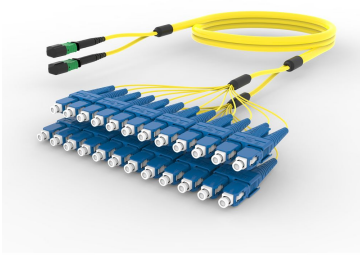

FLWMPSCAF

Base Product

Singlemode MPO (Unpinned) to SC/UPC, InstaPATCH® 360 Ruggedized Fanout Cable, 24-Fiber, Plenum

Product Classification

Regional Availability	Asia Australia/New Zealand China Europe India Latin America Middle East/Africa North America
Portfolio	CommScope®
Product Type	Ruggedized fanout
Product Brand	SYSTIMAX InstaPATCH® 360
Ordering Note	For lengths greater than 999 ft (304 m), orders must be in meters Minimum length may vary based on cable configuration

General Specifications

Color, boot A	Black
Color, connector A	Green
Color, boot B	Blue
Color, connector B	Blue
Construction Type	Stranded
Furcation Color	Yellow
Interface, Connector A	MPO-12/APC Female
Interface, Connector B	SC/UPC
Jacket Color	Yellow
Polarity	Method B (LL)
Fibers per Subunit, quantity	12
Total Fibers, quantity	24

Dimensions

Cable Assembly Length Range (m)	3 – 999
--	---------

FLWMPSCAF

Cable Assembly Length Range (ft)

7 – 999

Ordering Tree

Mechanical Specifications

Cable Retention Strength, maximum 11.24 lb @ 0° | 4.40 lb @ 90°

Included Products

460125768	-	TeraSPEED® Pre-Radiused SC Connector for 1.6 mm Fiber Cordage, Duplex, Singlemode
760038315	-	Fiber indoor cable, TeraSPEED® Plenum for MPO Trunks, 24 fiber with 12 fiber subunits, Singlemode G.652.D and G.657.A1, Feet jacket marking, Yellow jacket color
P-024-MP-8W-F12YL	-	
860366137	-	MPO12, LOW LOSS, FEMALE, Singlemode, GREEN, 3mm