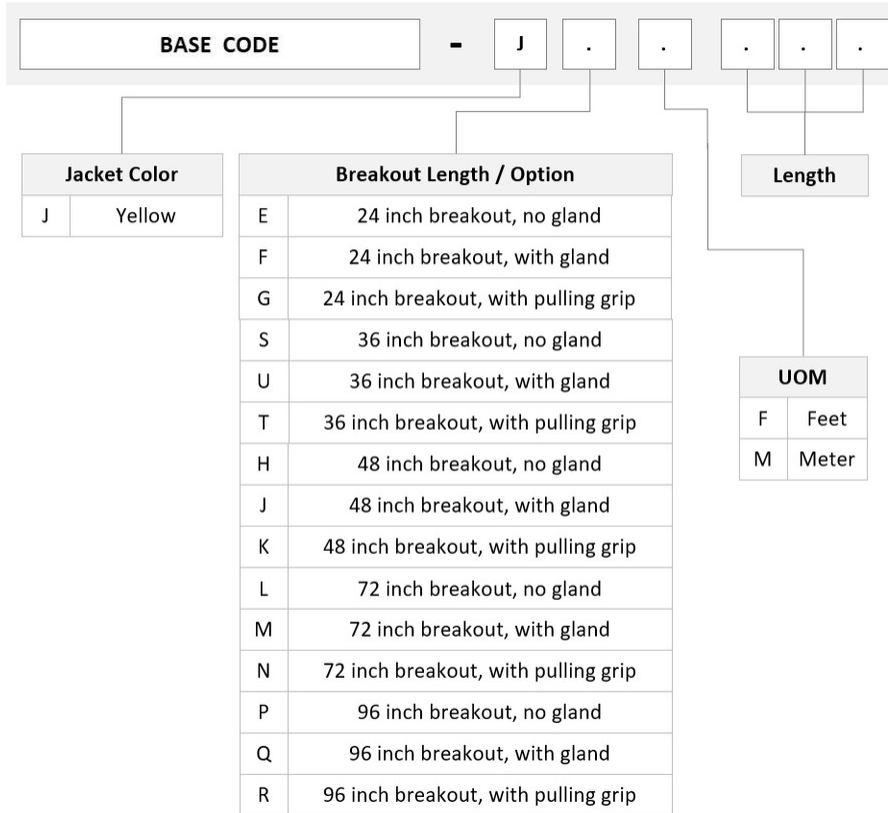

General Specifications

Color, boot A	Black
Color, connector A	Green
Color, boot B	Blue
Color, connector B	Blue
Construction Type	Stranded
Furcation Color	Yellow
Interface, Connector A	MPO-12/APC Female
Interface, Connector B	SC/UPC
Jacket Color	Yellow
Polarity	Method B (LL)
Fibers per Subunit, quantity	12
Total Fibers, quantity	24

Dimensions

Cable Assembly Length Range (m)	3 – 999
--	---------

FLWMPSCAF

Cable Assembly Length Range (ft)

7 – 999

Ordering Tree

Mechanical Specifications

Cable Retention Strength, maximum 11.24 lb @ 0° | 4.40 lb @ 90°