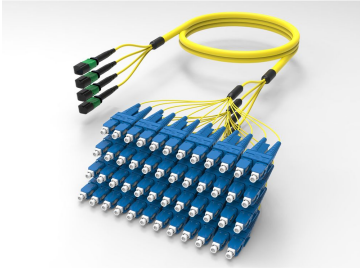

FLWMPSCAH

Base Product

Singlemode MPO (Unpinned) to SC/UPC, InstaPATCH® 360 Ruggedized Fanout Cable, 48-Fiber, Plenum

Product Classification

Regional Availability	Asia Australia/New Zealand China Europe India Latin America Middle East/Africa North America
Portfolio	CommScope®
Product Type	Ruggedized fanout
Product Brand	SYSTIMAX InstaPATCH® 360
Ordering Note	For lengths greater than 999 ft (304 m), orders must be in meters Minimum length may vary based on cable configuration

General Specifications

Color, boot A	Black
Color, connector A	Green
Color, boot B	Blue
Color, connector B	Blue
Construction Type	Stranded
Furcation Color	Yellow
Interface, Connector A	MPO-12/APC Female
Interface, Connector B	SC/UPC
Jacket Color	Yellow
Polarity	Method B (LL)
Fibers per Subunit, quantity	12
Total Fibers, quantity	48

Dimensions

Cable Assembly Length Range (m)	3 – 999
--	---------

FLWMPSCAH

Cable Assembly Length Range (ft)

7 – 999

Ordering Tree

Mechanical Specifications

Cable Retention Strength, maximum 11.24 lb @ 0 ° | 4.40 lb @ 90 °

Included Products

460125768	- TeraSPEED® Pre-Radiused SC Connector for 1.6 mm Fiber Cordage, Duplex, Singlemode
760038323 P-048-MP-8W-F12YL	- Fiber indoor cable, TeraSPEED® Plenum MPO Trunk, 48 fiber multi-unit with 12 fiber subunits, Singlemode G.652.D and G.657.A1, Gel-free, Feet jacket marking, Yellow jacket color
860366137	- MPO12, LOW LOSS, FEMALE, Singlemode, GREEN, 3mm