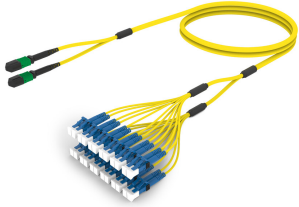

FLWMXLCAF

Base Product

Singlemode MPO (Pinned) to LC/UPC, InstaPATCH® 360 Ruggedized Fanout Cable, 24-Fiber, Plenum

Product Classification

Regional Availability	Asia Australia/New Zealand China Europe India Latin America Middle East/Africa North America
Portfolio	CommScope®
Product Type	Ruggedized fanout
Product Brand	SYSTIMAX InstaPATCH® 360
Ordering Note	For lengths greater than 999 ft (304 m), orders must be in meters Minimum length may vary based on cable configuration

General Specifications

Color, boot A	Black
Color, connector A	Green
Color, boot B	Blue
Color, connector B	Blue
Construction Type	Stranded
Furcation Color	Yellow
Interface, Connector A	MPO-12/APC Male
Interface, Connector B	LC/UPC
Jacket Color	Yellow
Polarity	Method B (LL)
Fibers per Subunit, quantity	12
Total Fibers, quantity	24

Dimensions

Cable Assembly Length Range (m)	3 – 999
Cable Assembly Length Range (ft)	7 – 999

FLWMXLCAF

Ordering Tree

Mechanical Specifications

Cable Retention Strength, maximum 11.24 lb @ 0° | 4.40 lb @ 90°