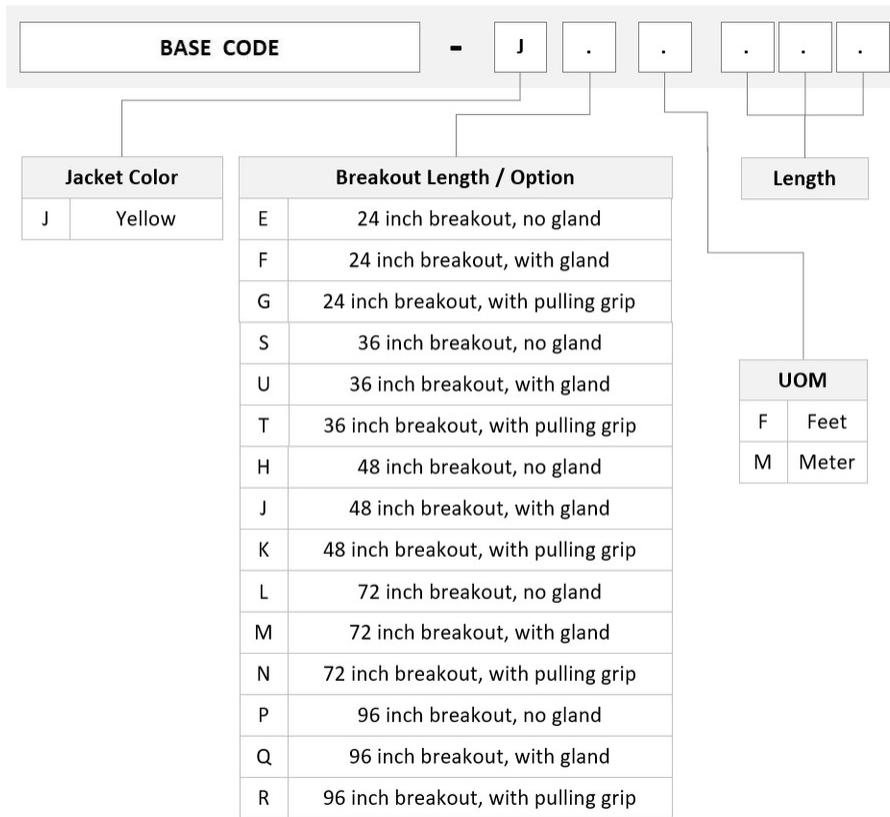

FLWMXLCAF

Base Product

Singlemode MPO (Pinned) to LC/UPC, InstaPATCH® 360 Ruggedized Fanout Cable, 24-Fiber, Plenum

Product Classification

Regional Availability	Asia Australia/New Zealand China Europe India Latin America Middle East/Africa North America
Portfolio	CommScope®
Product Type	Ruggedized fanout
Product Brand	SYSTIMAX InstaPATCH® 360
Ordering Note	For lengths greater than 999 ft (304 m), orders must be in meters Minimum length may vary based on cable configuration

General Specifications

Color, boot A	Black
Color, connector A	Green
Color, boot B	Blue
Color, connector B	Blue
Construction Type	Stranded
Furcation Color	Yellow
Interface, Connector A	MPO-12/APC Male
Interface, Connector B	LC/UPC
Jacket Color	Yellow
Polarity	Method B (LL)
Fibers per Subunit, quantity	12
Total Fibers, quantity	24

Dimensions

Cable Assembly Length Range (m)	3 – 999
Cable Assembly Length Range (ft)	7 – 999

FLWMXLCAF

Ordering Tree

Mechanical Specifications

Cable Retention Strength, maximum 11.24 lb @ 0° | 4.40 lb @ 90°