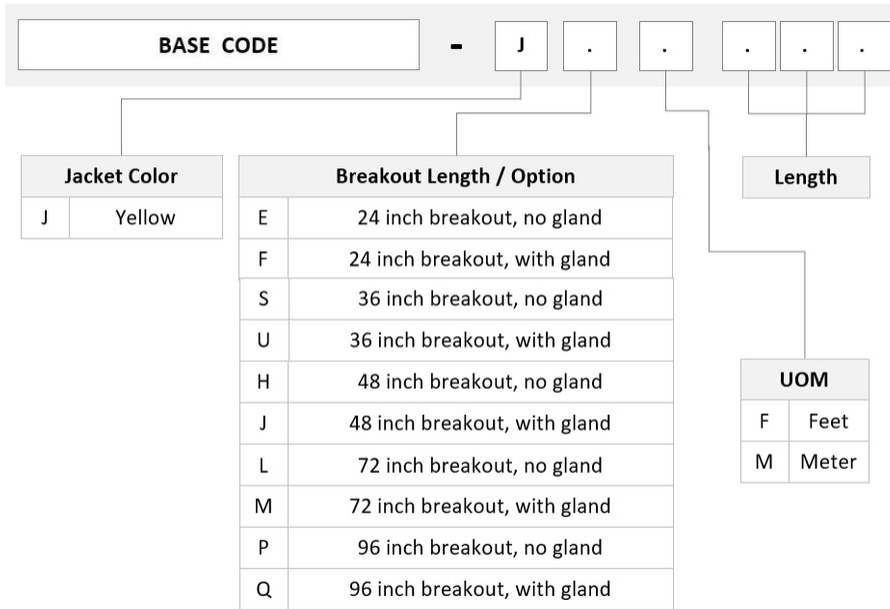

FLWSCSCAF

Mechanical Specifications

Cable Retention Strength, maximum 11.24 lb @ 0° | 4.40 lb @ 90°

Optical Specifications

Fiber Mode Singlemode

Fiber Type G.652.D | G.657.A1, TeraSPEED®

Environmental Specifications

Operating Temperature -10 °C to +60 °C (+14 °F to +140 °F)

Environmental Space Indoor | Plenum

Regulatory Compliance/Certifications

Agency

ANATEL

ISO 9001:2015

Classification

Compliant

Designed, manufactured and/or distributed under this quality management system