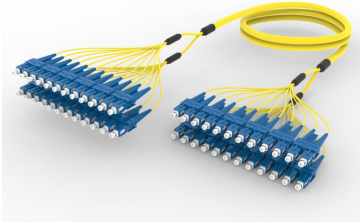

FLWSCSCAF

Base Product

Singlemode SC/UPC to SC/UPC 24-Fiber InstaPATCH® 360 Ruggedized Fanout Cable, Plenum

Product Classification

Regional Availability

Asia | Australia/New Zealand | China | Europe | India | Latin America | Middle East/Africa | North America

Portfolio

CommScope®

Product Type

Ruggedized fanout

Product Brand

SYSTIMAX InstaPATCH® 360

Ordering Note

For lengths greater than 999 ft (304 m), orders must be in meters | Minimum length may vary based on cable configuration

General Specifications

Color, boot A	Blue
Color, connector A	Blue
Color, boot B	Blue
Color, connector B	Blue
Construction Type	Stranded
Furcation Color	Yellow
Interface, Connector A	SC/UPC
Interface, Connector B	SC/UPC
Jacket Color	Yellow
Fibers per Subunit, quantity	12
Total Fibers, quantity	24

Dimensions

Cable Assembly Length Range (m)	3 – 305
Cable Assembly Length Range (ft)	8 – 999

Ordering Tree

FLWSCSCAF

Mechanical Specifications

Cable Retention Strength, maximum 11.24 lb @ 0° | 4.40 lb @ 90°