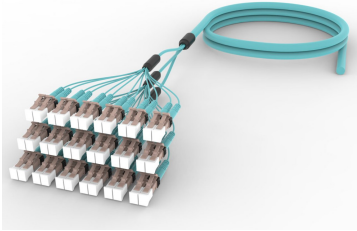

FLXLCUCAG

Base Product

OM4 LC/UPC to Unconnectorized 36-Fiber InstaPATCH® 360 Ruggedized Fanout Cable, Plenum

Product Classification

Regional Availability

Asia | Australia/New Zealand | China | Europe | India | Latin America | Middle East/Africa | North America

Portfolio

CommScope®

Product Type

Ruggedized fanout

Product Brand

SYSTIMAX InstaPATCH® 360

Ordering Note

For lengths greater than 999 ft (304 m), orders must be in meters | Minimum length may vary based on cable configuration

General Specifications

Color, boot A

Aqua

Color, connector A

Beige

Construction Type

Stranded

Furcation Color

Aqua

Interface, Connector A

LC/UPC

Interface, Connector B

Unterminated

Jacket Color

Aqua

Fibers per Subunit, quantity