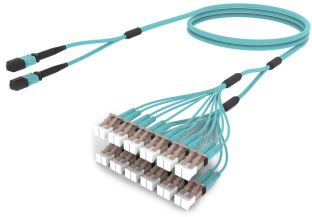

## Base Product

OM4 MPO (Pinned) to LC/UPC, InstaPATCH® 360 Ruggedized Fanout Cable, 24-Fiber, Plenum

### Cable Assembly Length Range (m)

3 – 999

### Cable Assembly Length Range (ft)

7 – 999